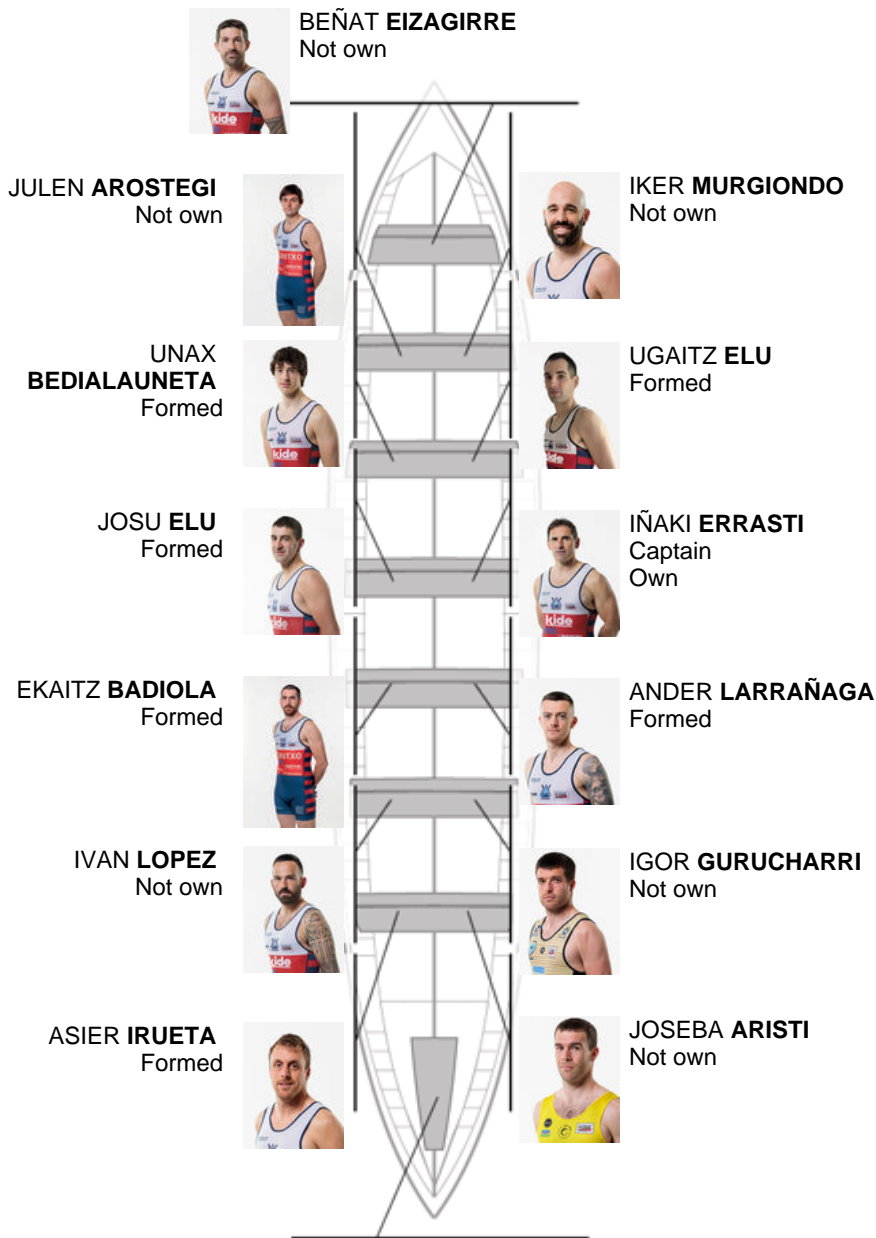

	Club	Time	Dif.	%	Points
8	ONDARROA KIDE	21:59,84	00:57.35	104.54%	5

Coach  
IÑAKI  
ERRASTI

Delegate  
HASIER  
ETXABURU

Firma y sello

Subtitutes

Ripper  
~~MENDEL~~  
~~BERROBETA~~

Not own

IÑIGO LARRINAGA  
Formed