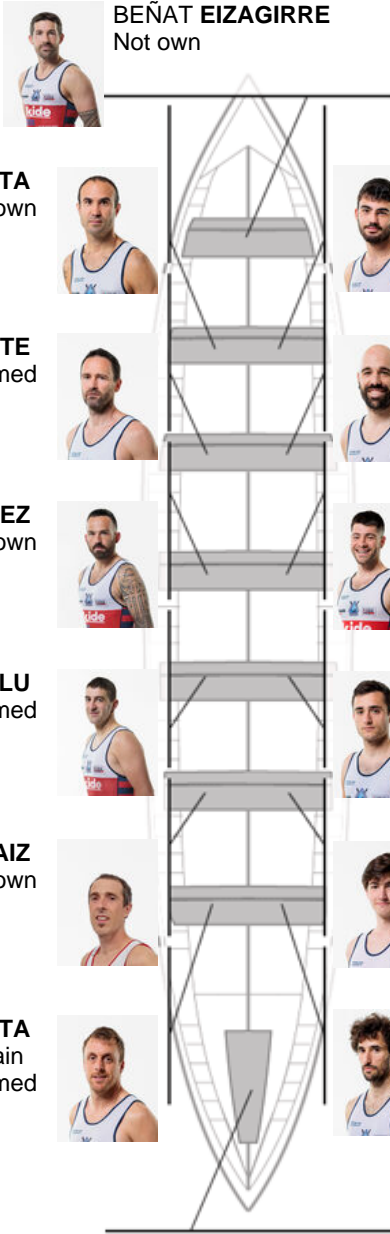

	Club	Time	Dif.	%	Points
6	ONDARROA KIDE	20:08,68	00:29.08	102.46%	7

Coach
IÑAKI
ERRASTI

Delegate
JOKIN
ARRASATE

Firma y sello

Subtitutes

Blipper
~~ERIKER~~
~~EUZKABE CORRIETA~~
Euzkabe

Formed:6
Own: 2
Not own: 6

XANET GIMENO
Formed