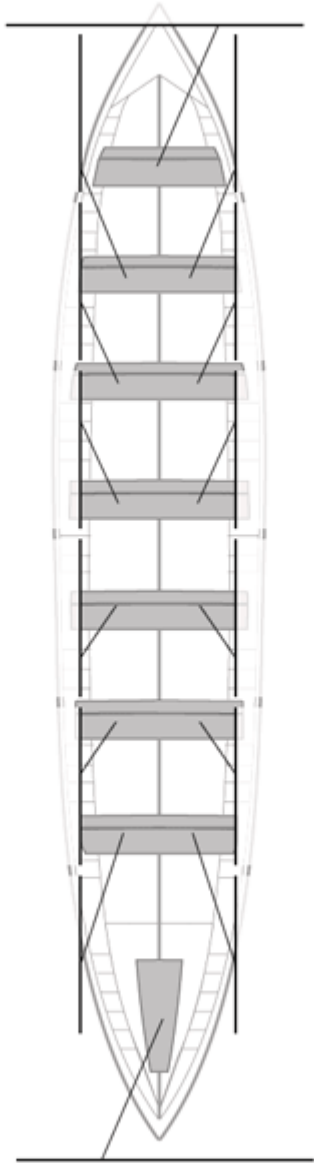

	Club	Temp	Dif	%	Points
1	ASTILLERO - REPSOL ELECTRICIDAD Y GAS	19:42,26	&nbsp;	100,00%	12

Image not found or type unknown

Coach

Image not found or type unknown

Delegue

Firma y sello

### Supleánts

Formé:

Prope:

Non prope: