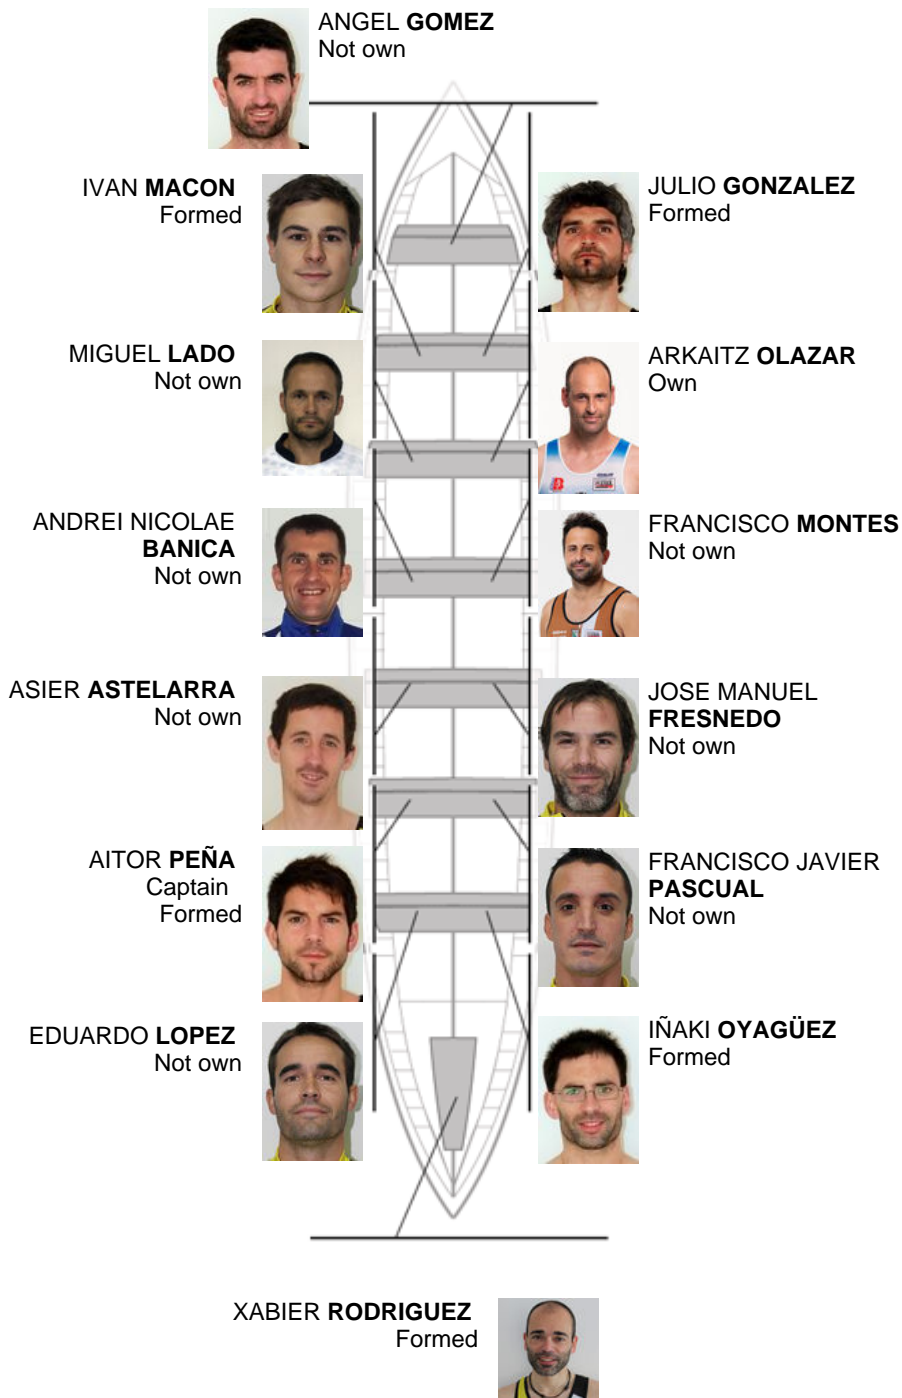

	Club	Time	Dif.	%	Points
11	PORTUGALETE EULEN	20:26,14	00:31.42	102.62%	2

Coach  
ÁNGEL  
GÓMEZ

Delegate  
KARMELO  
RODRIGUEZ

Firma y sello

**Subtitutes**

Ripper  
~~SEBASTIÁN~~  
~~SUREDA~~

Notmed

Formed:5  
Own: 1  
Not own: 8