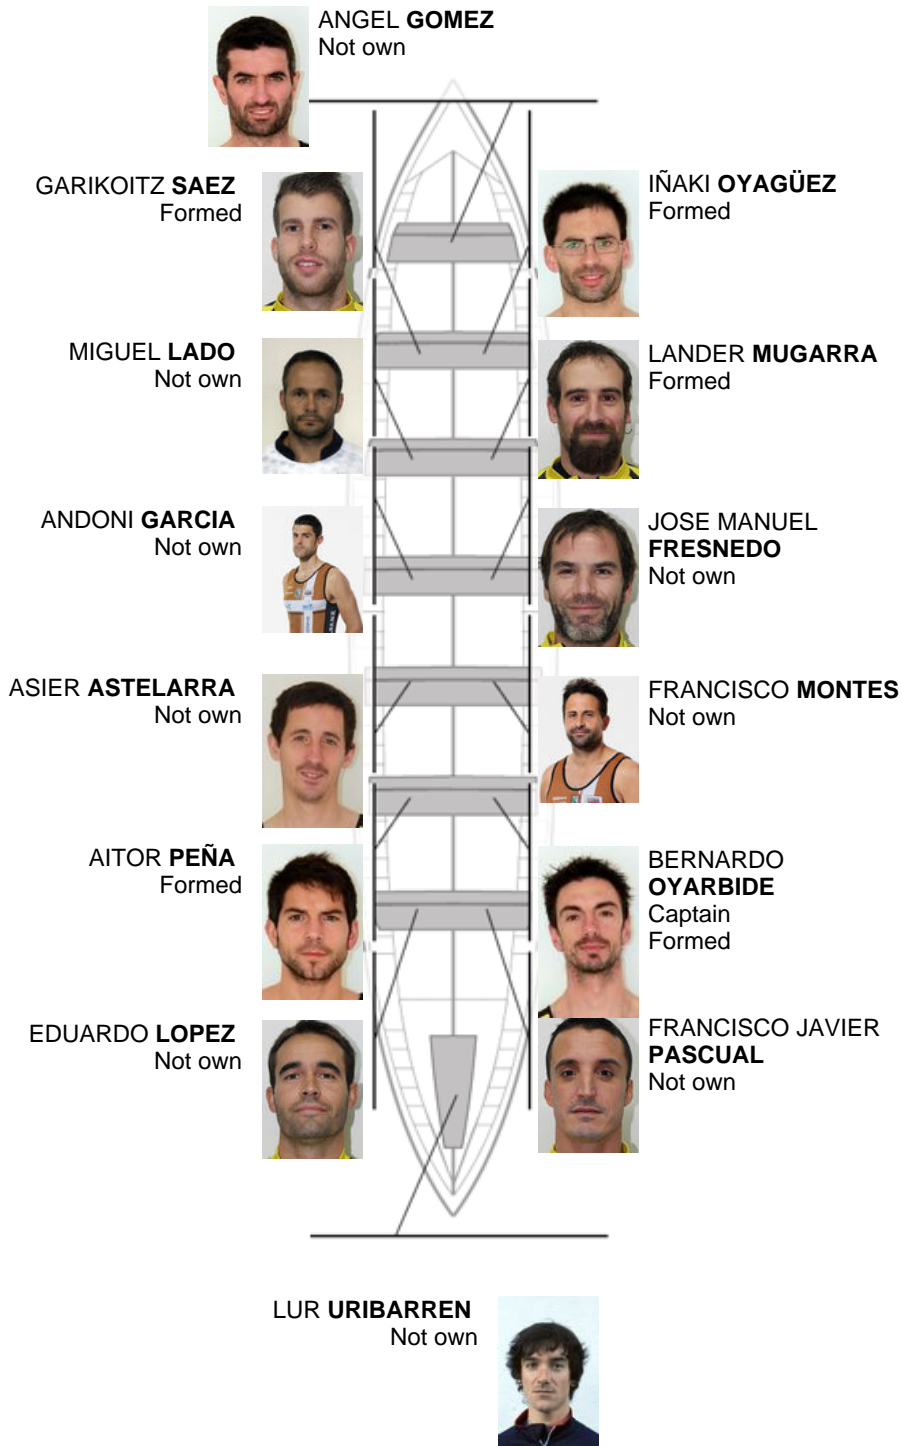

08-23-2015 / XXXIV Bandera Noble Villa de Portugalete - Scoring

	Club	Time	Dif.	%	Points
11	PORTUGALETE EULEN	20:11,30	00:38.80	103.30%	2

Coach  
ÁNGEL  
GÓMEZ

Delegate  
KARLOS  
GANDOY

Firma y sello

Subtitutes

Ripper  
~~BORJA~~  
~~MAZON~~

Owned

Formed:5

Own:

Not own: 9