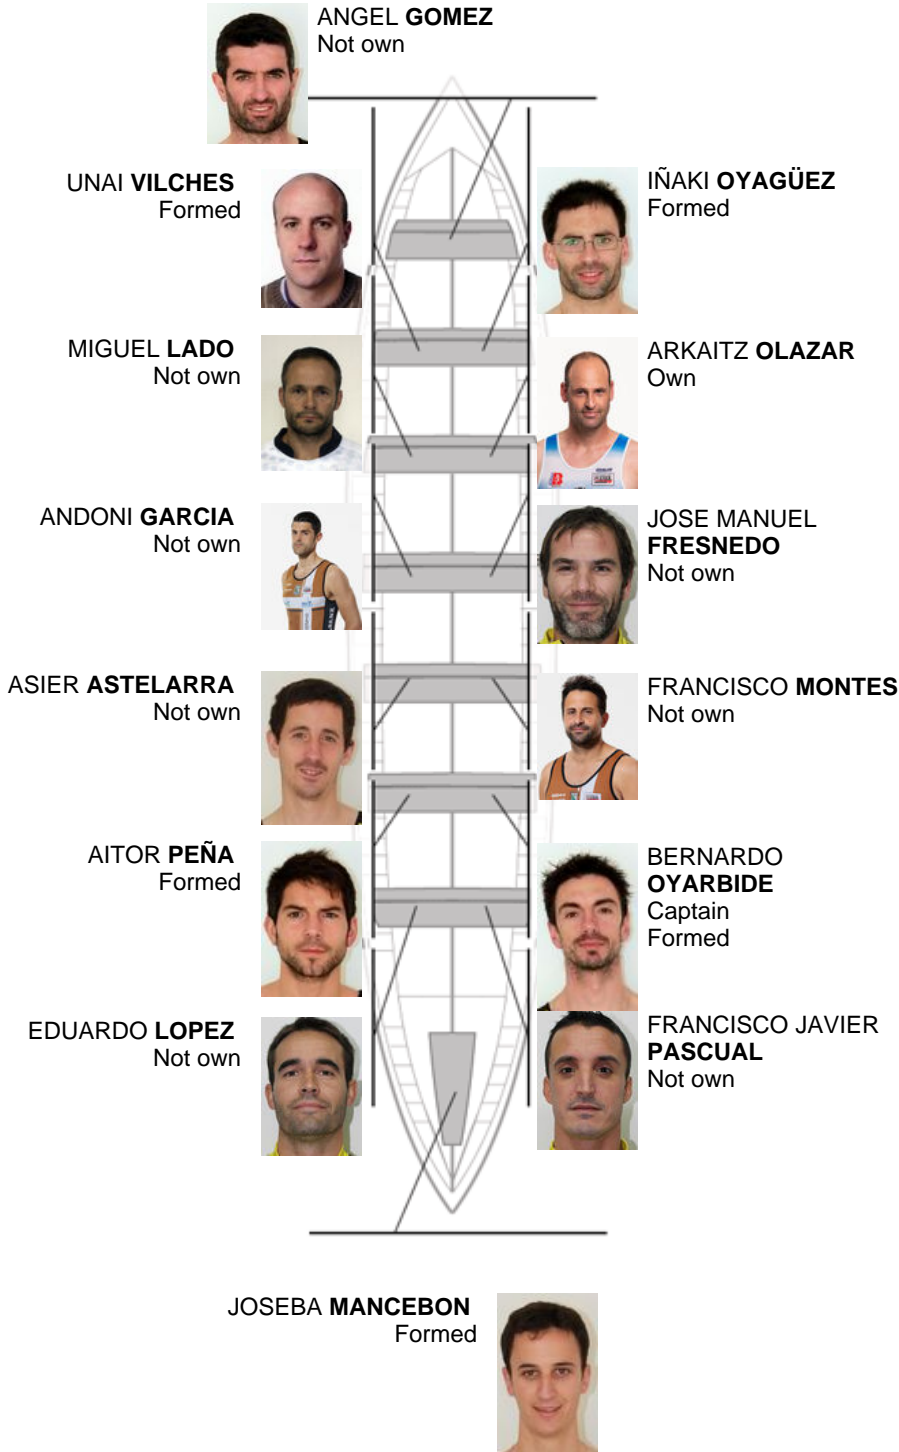

	Club	Time	Dif.	%	Points
8	PORTUGALETE EULEN	20:06,54	00:42.62	103.66%	5

Coach  
**ÁNGEL GÓMEZ**

Delegate  
**KARLOS BELASKO**

Firma y sello

**Subtitutes**

**Blipper**  
~~BLIPPER~~  
~~BLIPPER~~  
**Notmed**

**Formed:5**  
**Own: 1**  
**Not own: 8**