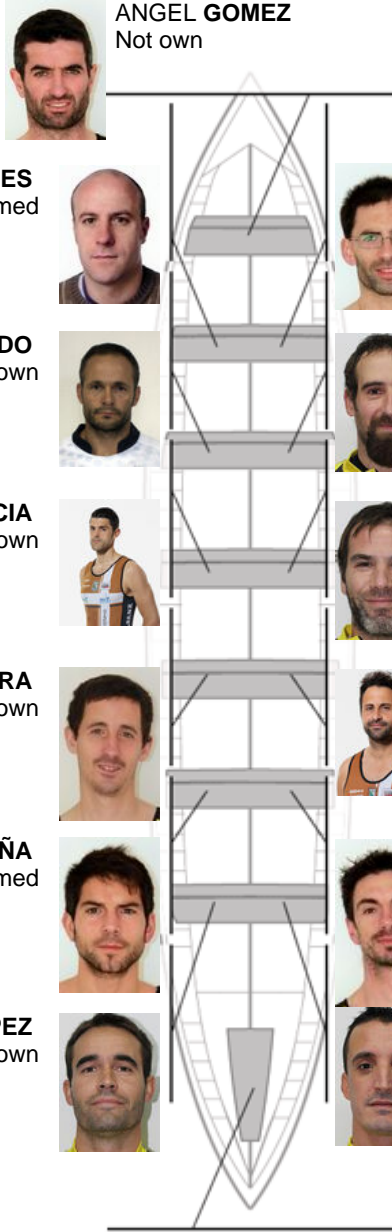

08-30-2015 / XXXII Bandera Petronor - Scoring

	Club	Time	Dif.	%	Points
9	PORTUGALETE EULEN	20:15,11	00:37.93	103.22%	4

Coach
ÁNGEL
GÓMEZ

Delegate
AITOR
URIBARRI

Firma y sello

Subtitutes

Ripper
~~OSORIOZ~~
~~SALAZAR~~
~~BON~~
Formed