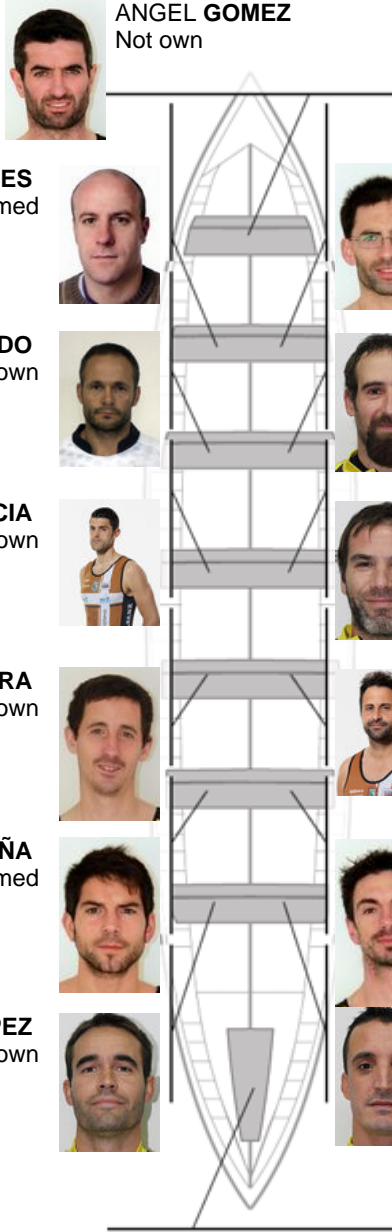

	Club	Time	Dif.	%	Points
3	PORTUGALETE EULEN	20:42,70	00:04.24	100.34%	2

Coach
ÁNGEL
GÓMEZ

Delegate
AITOR
URIBARRI

Firma y sello

Subtitutes

Ripper
~~OSORIOZ~~
~~SALAZAR~~
~~BON~~
Formed

ANGEL GOMEZ
Not own

UNAI VILCHES
Formed