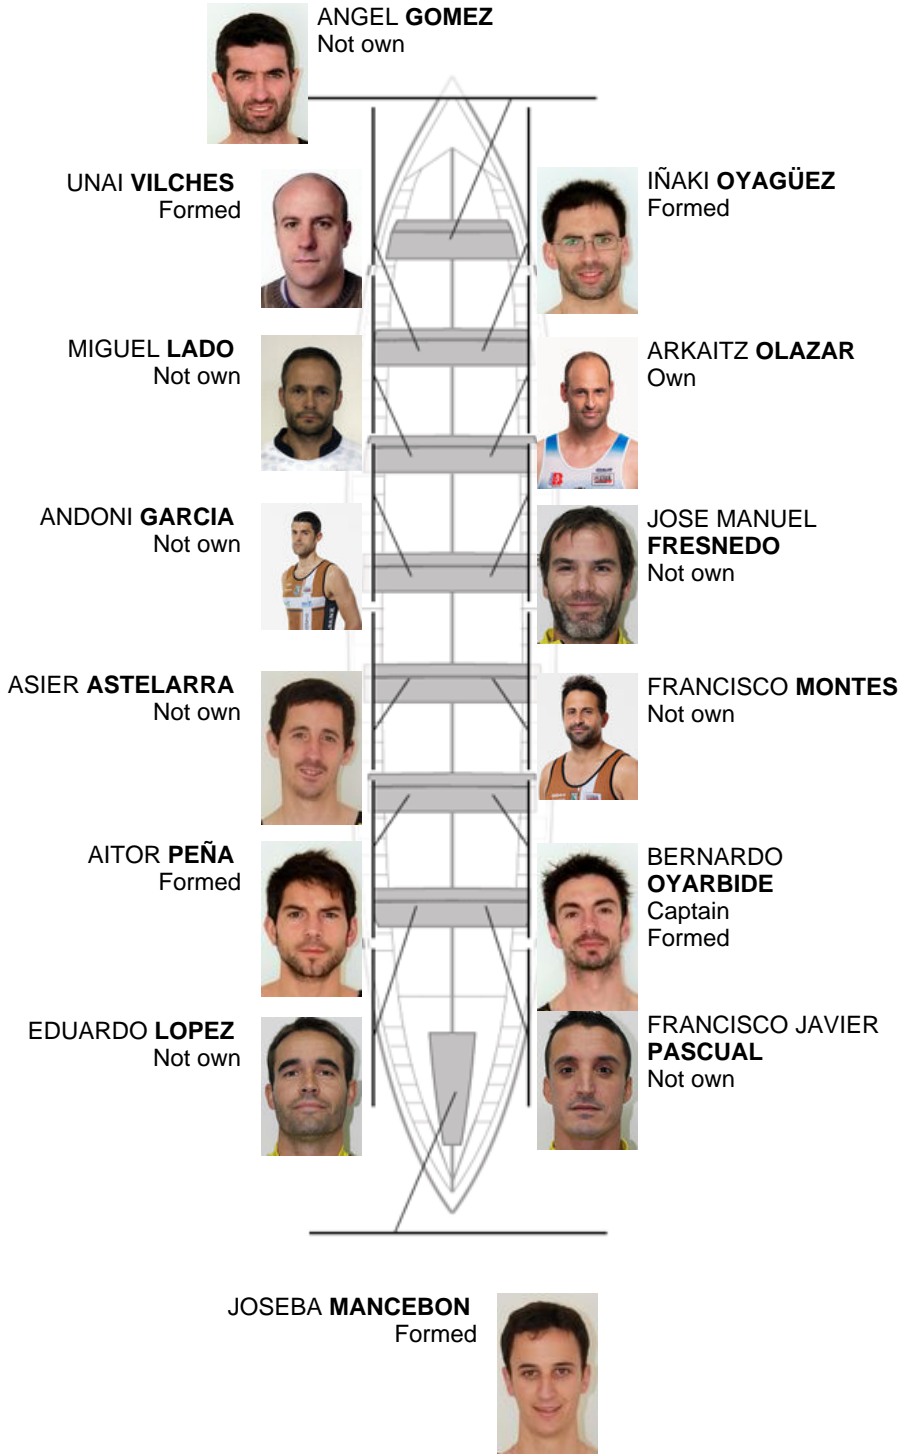

	Club	Time	Dif.	%	Points
2	PORTUGALETE EULEN	40:46,84	00:00.44	100.03%	5

Coach
ÁNGEL GÓMEZ

Delegate
KARLOS BELASKO

Firma y sello

Subtitutes

Ripper
**CARRETERO
SIBARREN**
Riotmed

Formed:5
Own: 1
Not own: 8