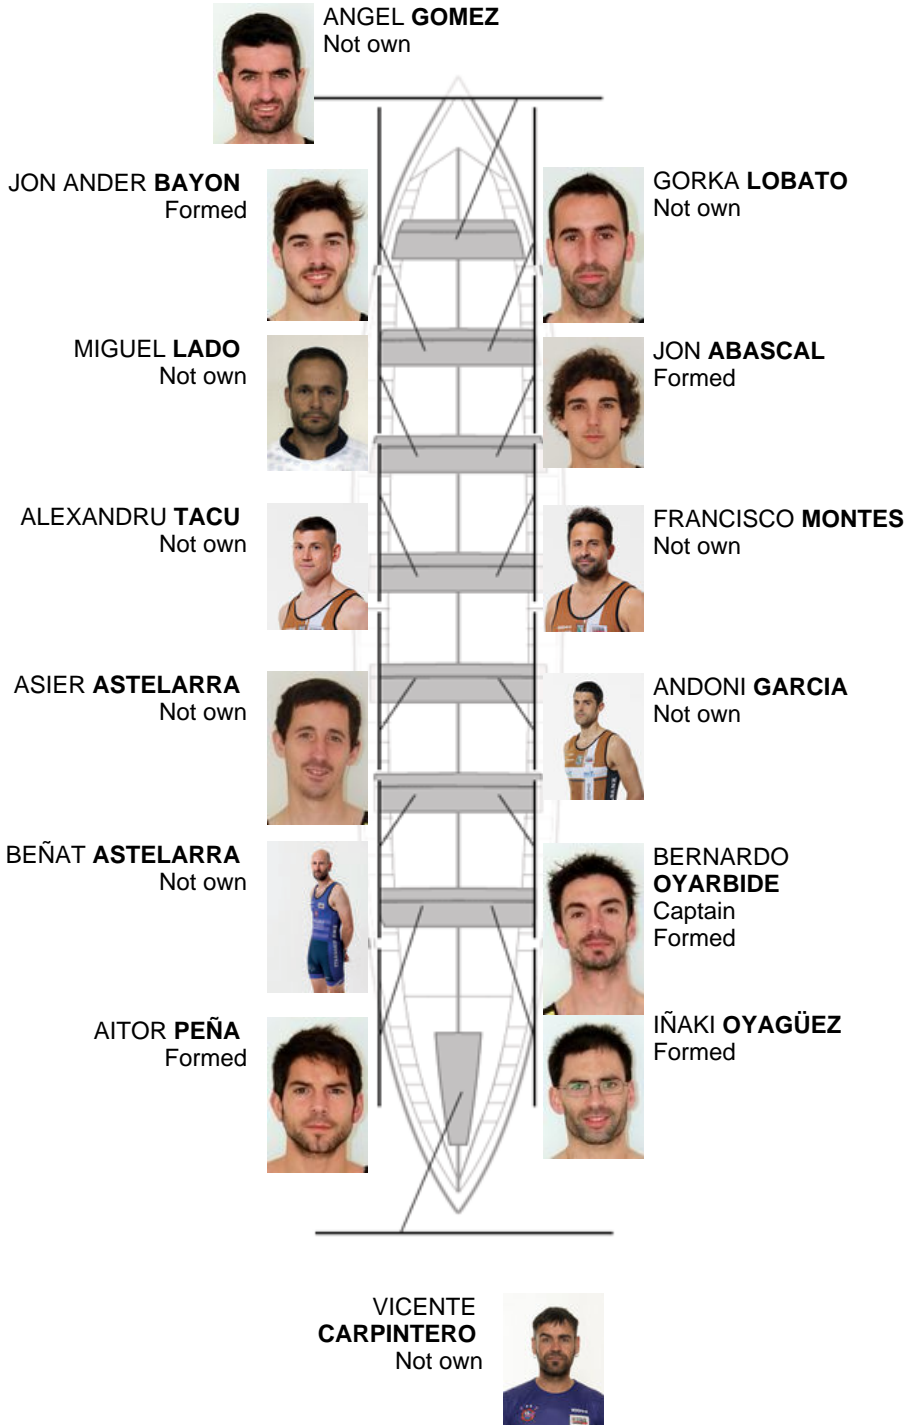

07-10-2016 / V Bandera Eusko Label - Scoring

	Club	Time	Dif.	%	Points
7	PORTUGALETE EULEN	20:31,40	00:31.14	102.59%	6

Coach  
**ÁNGEL GÓMEZ**

Delegate  
**KARLOS BELASKO**

Firma y sello

**Subtitutes**

Ripper  
~~ANUARBE EORMED~~  
~~ANUARBE EORMED~~  
**ANUARBE EORMED**  
Owned  
Not own