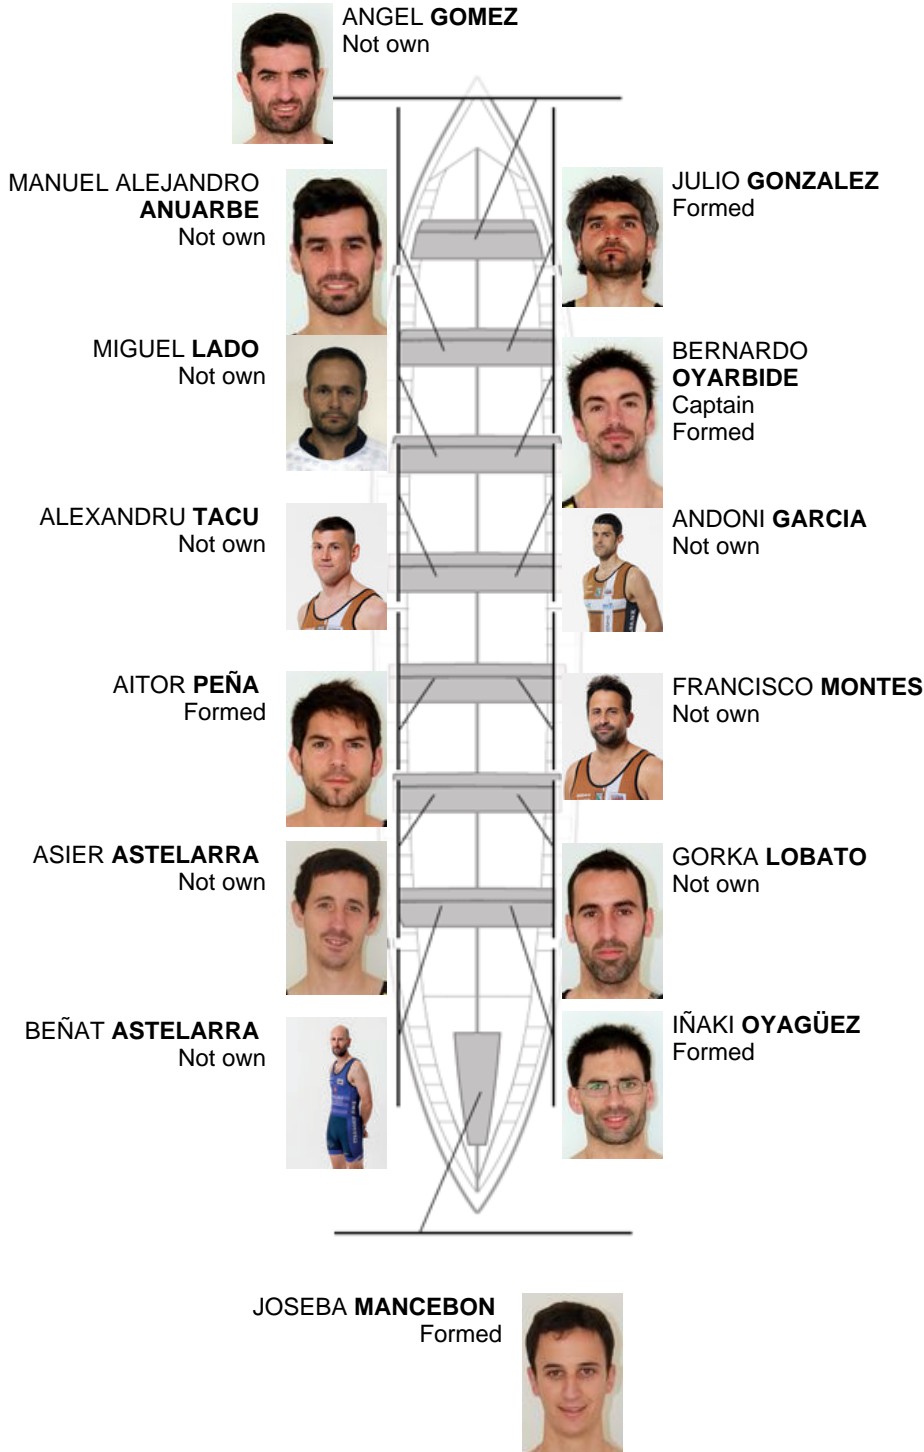

	Club	Time	Dif.	%	Points
11	PORTUGALETE EULEN	20:55,70	00:59.78	104.99%	2

Coach
ÁNGEL
GÓMEZ

Delegate
ANDONI
TIRADO

Firma y sello

Subtitutes

Ripper
~~JOHANNES~~
~~BARBAÑERO~~
Not own

Formed:5
Own:
Not own: 9