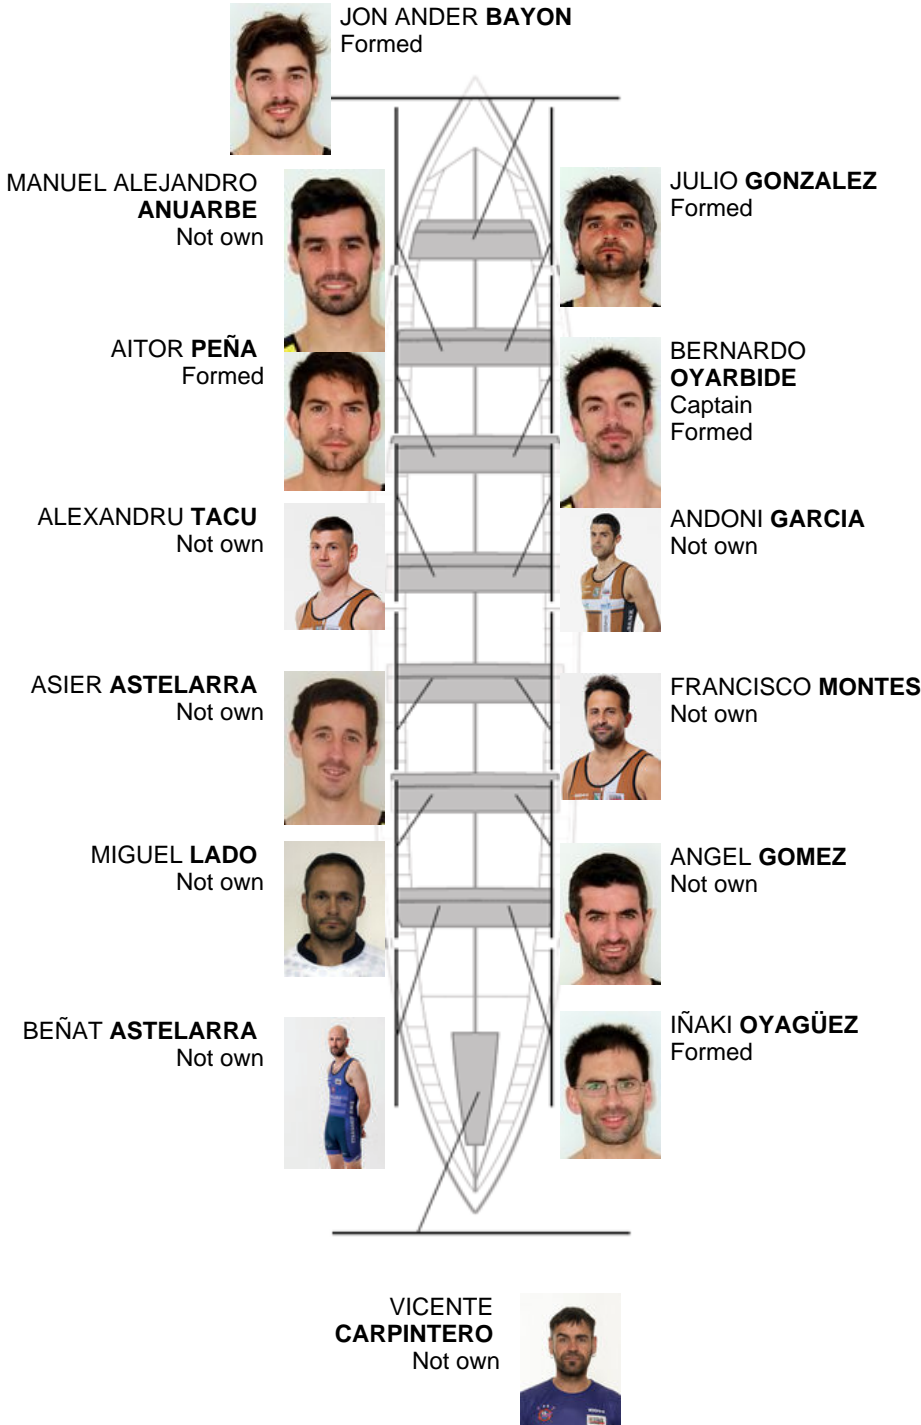

Club	Time	Dif.	%	Points
4	PORTUGALETE EULEN	23:07,74	00:33.46	102.47%	1

Firma y sello

Subtitutes

Formed:5
Own:
Not own: 9