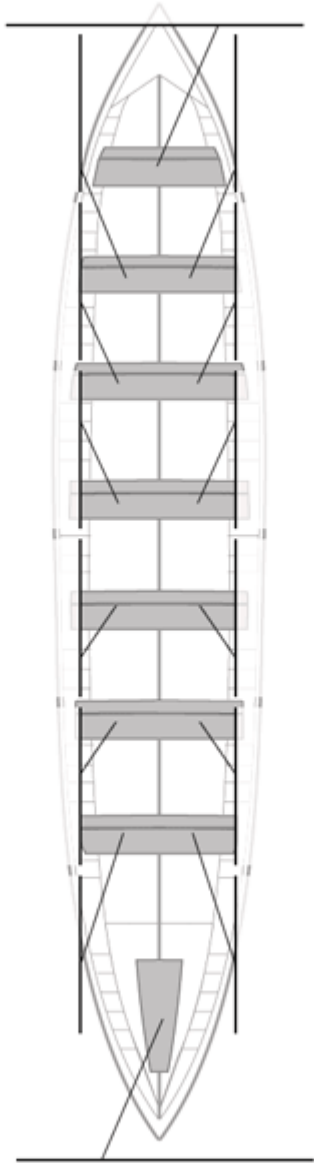

09-16-2006 / XI Bandera Villa de Laredo - Scoring

	Club	Time	Dif.	%	Points
1	CASTREÑA	20:44,01	 	100,00%	12

Image not found or type unknown

Coach

Image not found or type unknown

Delegate

Firma y sello

Subtitutes