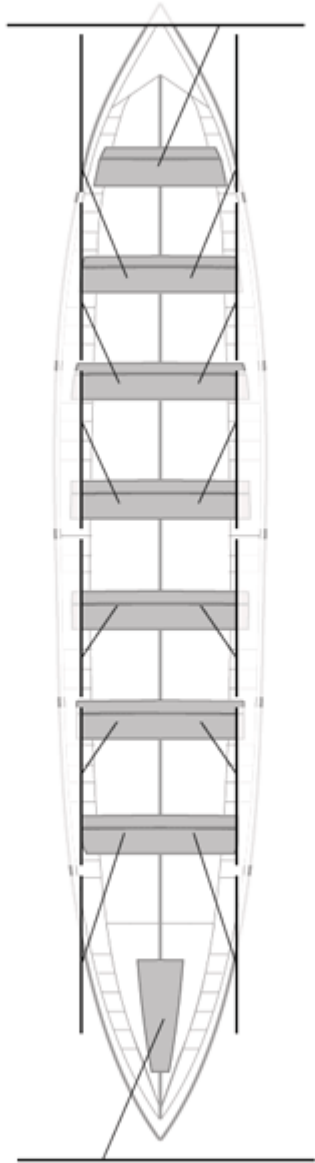

	Club	Temp	Dif	%	Points
7	CASTREÑA	20:54,66	00:38,90	103.20%	6

Image not found or type unknown

Coach

Image not found or type unknown

Delegue

Firma y sello

**Supleánts**

**Formé:**

**Prope:**

**Non prope:**