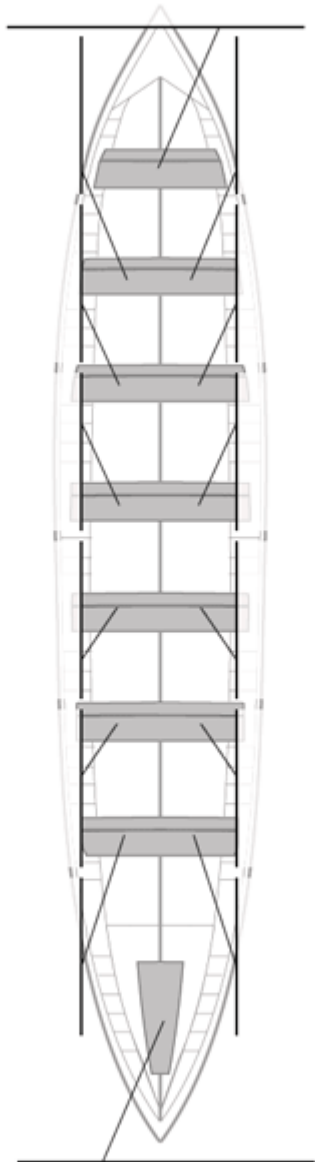

Club	Tempo	A favor	%	Puntos
5	CASTREÑA	20:02,46	00:22,11	101.87%	8

Image not found or type unknown

Adestrador

Image not found or type unknown

Delegado

Firma e sello

Suplentes

Canteirás:

Propios:

Non propio: