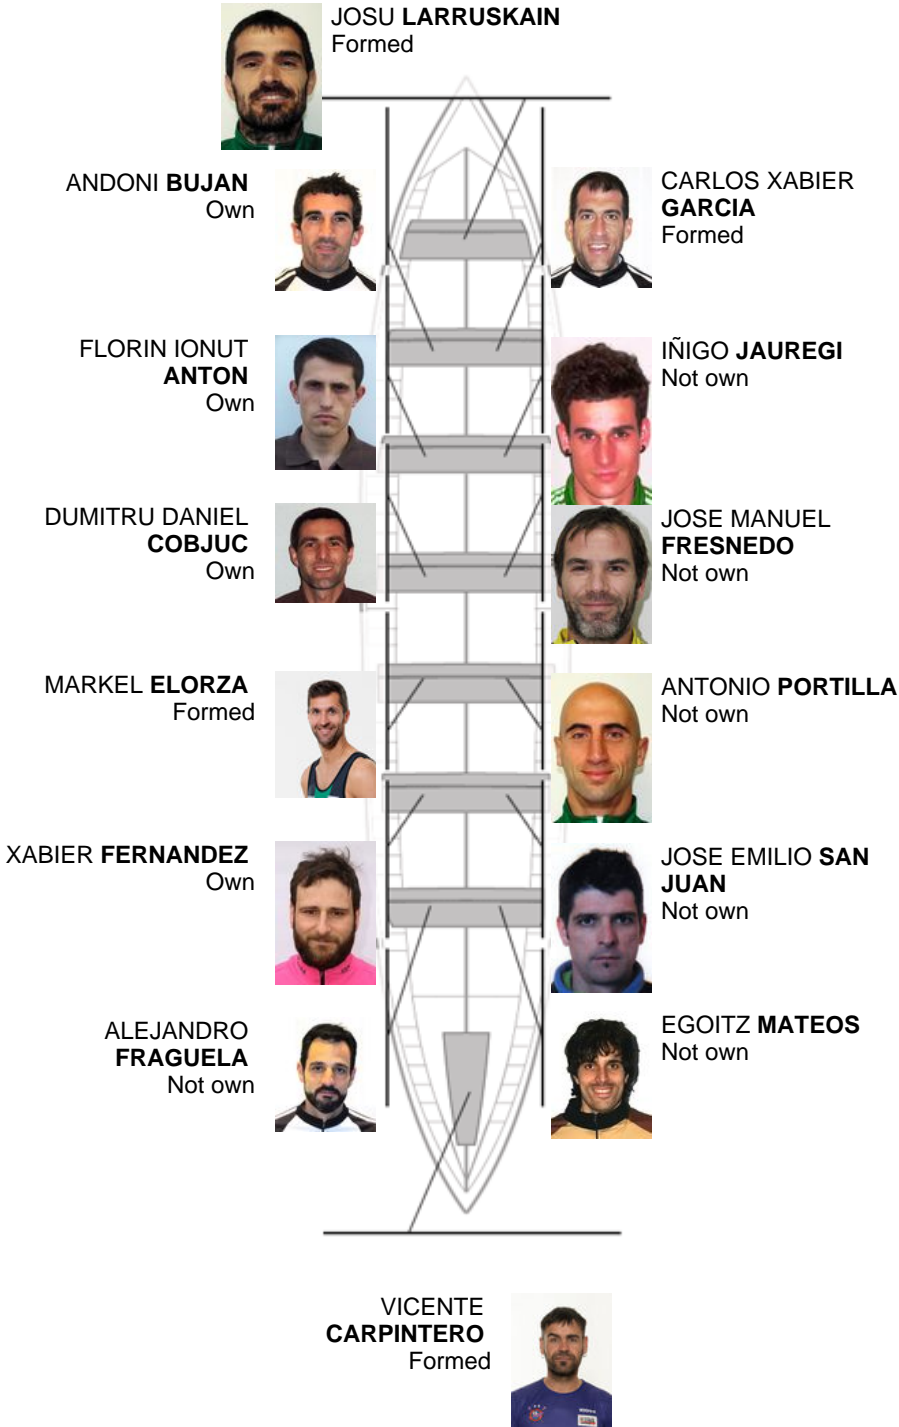

Club	Time	Dif.	%	Points
12	ZIERBENA BAHIAS DE BIZKAIA	20:55,48	00:49.65	104.11%	1

Firma y sello

Subtitutes

Not own

Formed:4
Own: 4
Not own: 6