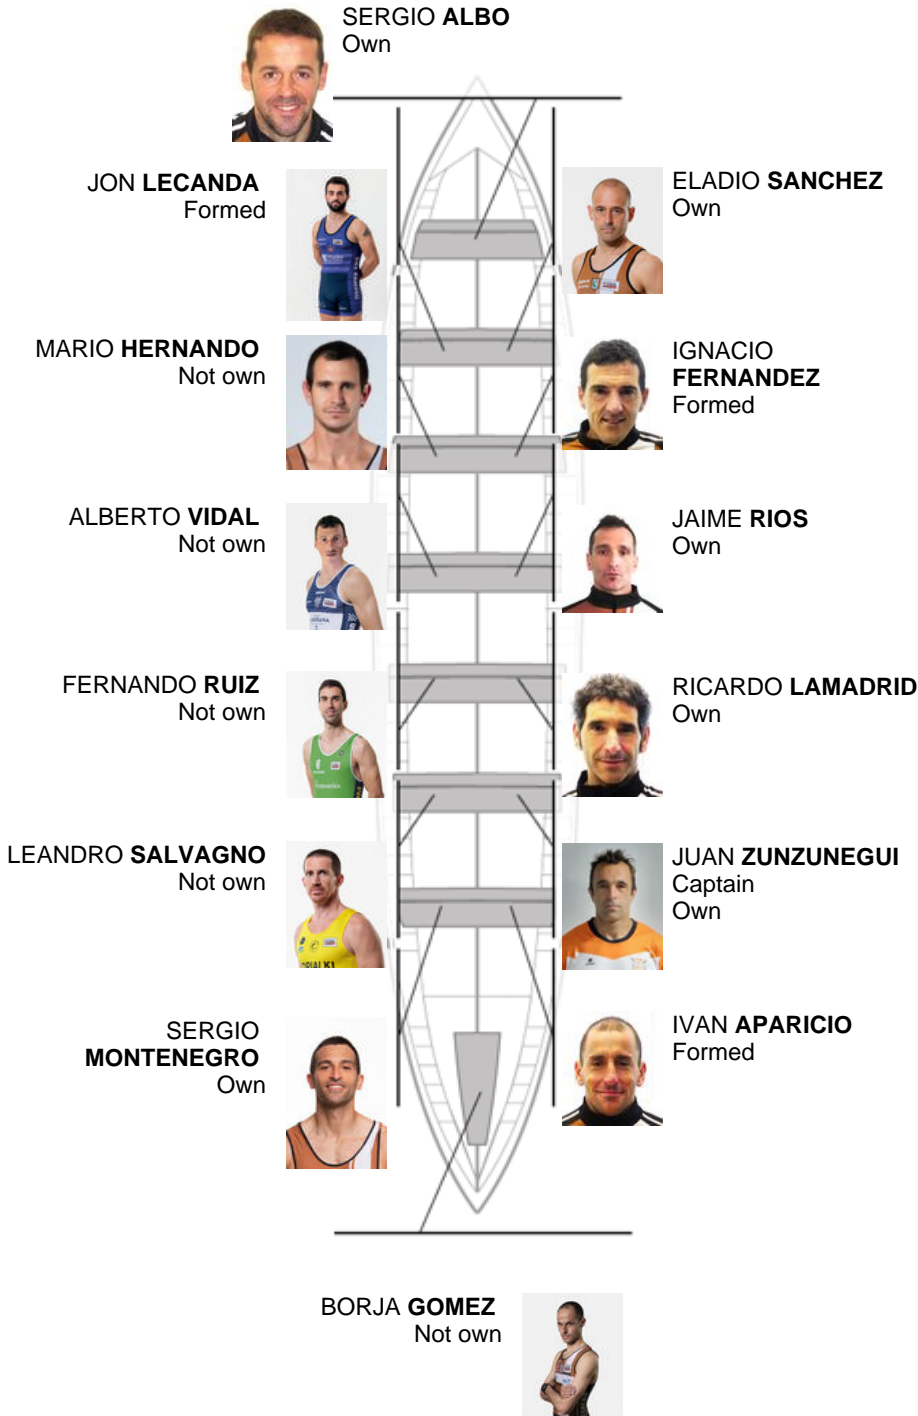

Coach  
JUAN  
ZUNZUNEGI

Delegate  
JOSE MANUEL  
ORTIZ TAJADA

Firma y sello

**Subtitutes**

Rower  
~~GABRIEL GONZALEZ~~  
~~GABRIEL GONZALEZ~~

Not used

**Formed:3**  
**Own: 6**  
**Not own: 5**