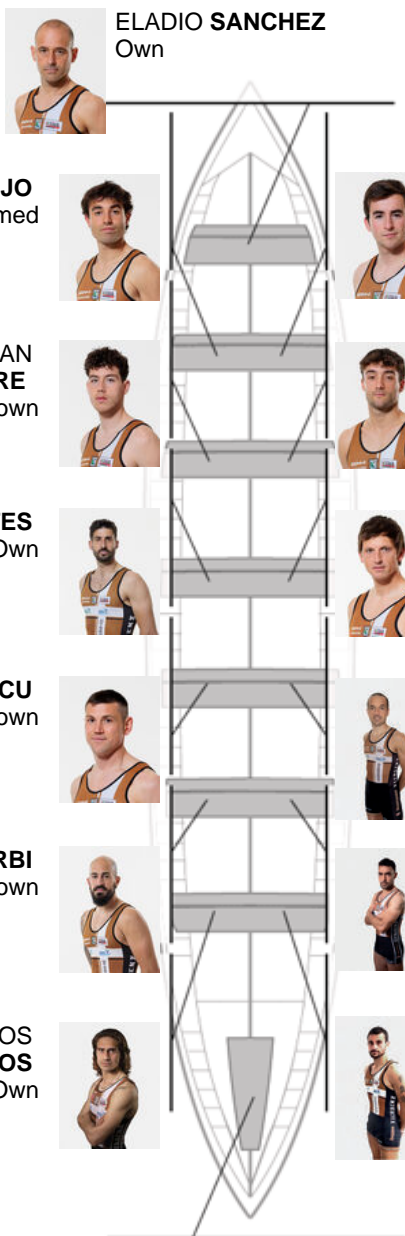

	Club	Time	Dif.	%	Points
5	ZIERBENA BAHIAS DE BIZKAIA	20:43,24	00:29.04	102.39%	8

Coach
DANIEL
PEREZ

Delegate
JOSE LUIS
HERRERIAS
ELOSEGUI

Firma y sello

Subtitutes

Ripper
SERGIO RISCO
BIZKAIA

Electroch

BORJA GOMEZ
Captain
Own