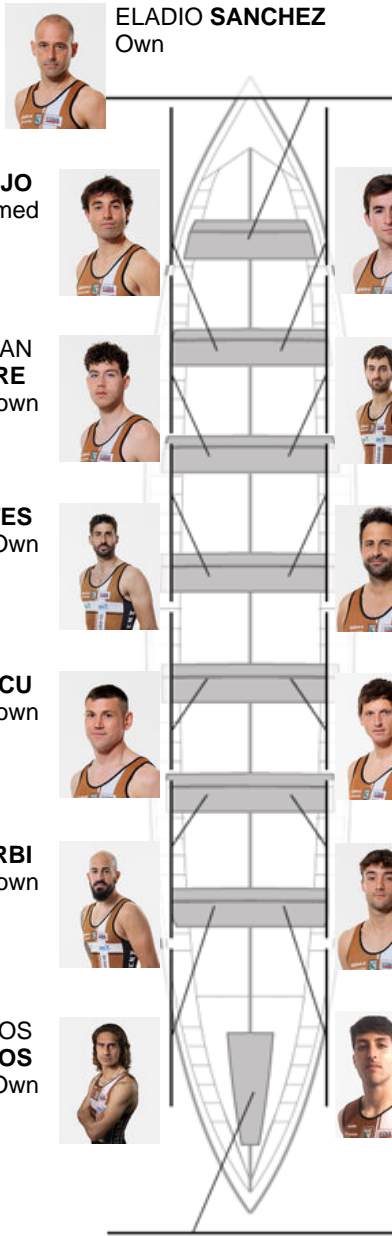

	Club	Time	Dif.	%	Points
4	ZIERBENA BAHIAS DE BIZKAIA	21:07,61	00:34.76	102.81%	9

Coach
DANIEL
PEREZ

Delegate
JOSE LUIS
HERRERIAS
ELOSEGUI

Firma y sello

Subtitutes

Blipper
~~BLIPPER~~
~~BLIPPER~~
Not own

BORJA GOMEZ
Captain
Own