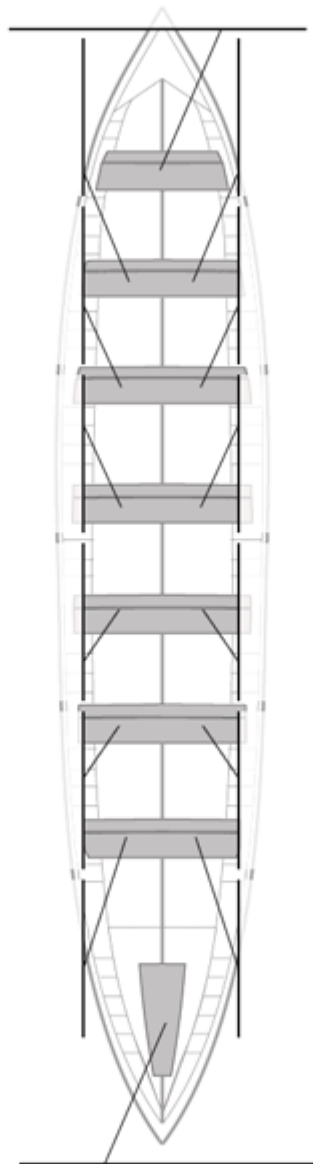

| | Club | Time | Dif. | % | Points |
|----|-------------|-------------|-------------|----------|---------------|
| 10 | SDR PEDREÑA | 23:02,17 | 01:34,35 | 107.33% | 3 |

Image not found or type unknown

Coach

Image not found or type unknown

Delegate

Firma y sello

Subtitutes

Formed:

Own:

Not own: