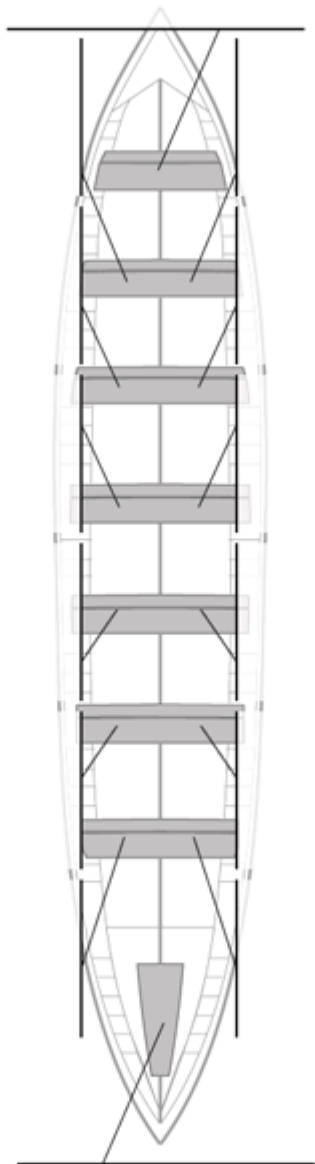

07-30-2005 / Pasaia Portuko II. Ikurriña - Scoring

	Club	Time	Dif.	%	Points
6	SDR PEDREÑA	19:44,43	00:30,93	102.68%	7

Image not found or type unknown

Coach

Image not found or type unknown

Delegate

Firma y sello

Subtitutes

Formed:

Own:

Not own: