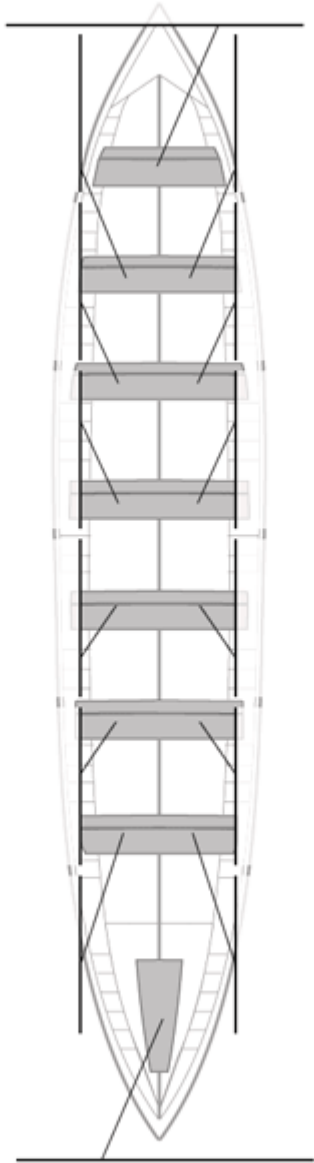

09-16-2006 / XI Bandera Villa de Laredo - Scoring

	Club	Time	Dif.	%	Points
3	SDR PEDREÑA	21:06,03	00:22,02	101.77%	10

Image not found or type unknown

Coach

Image not found or type unknown

Delegate

Firma y sello

Subtitutes

Formed:

Own:

Not own: