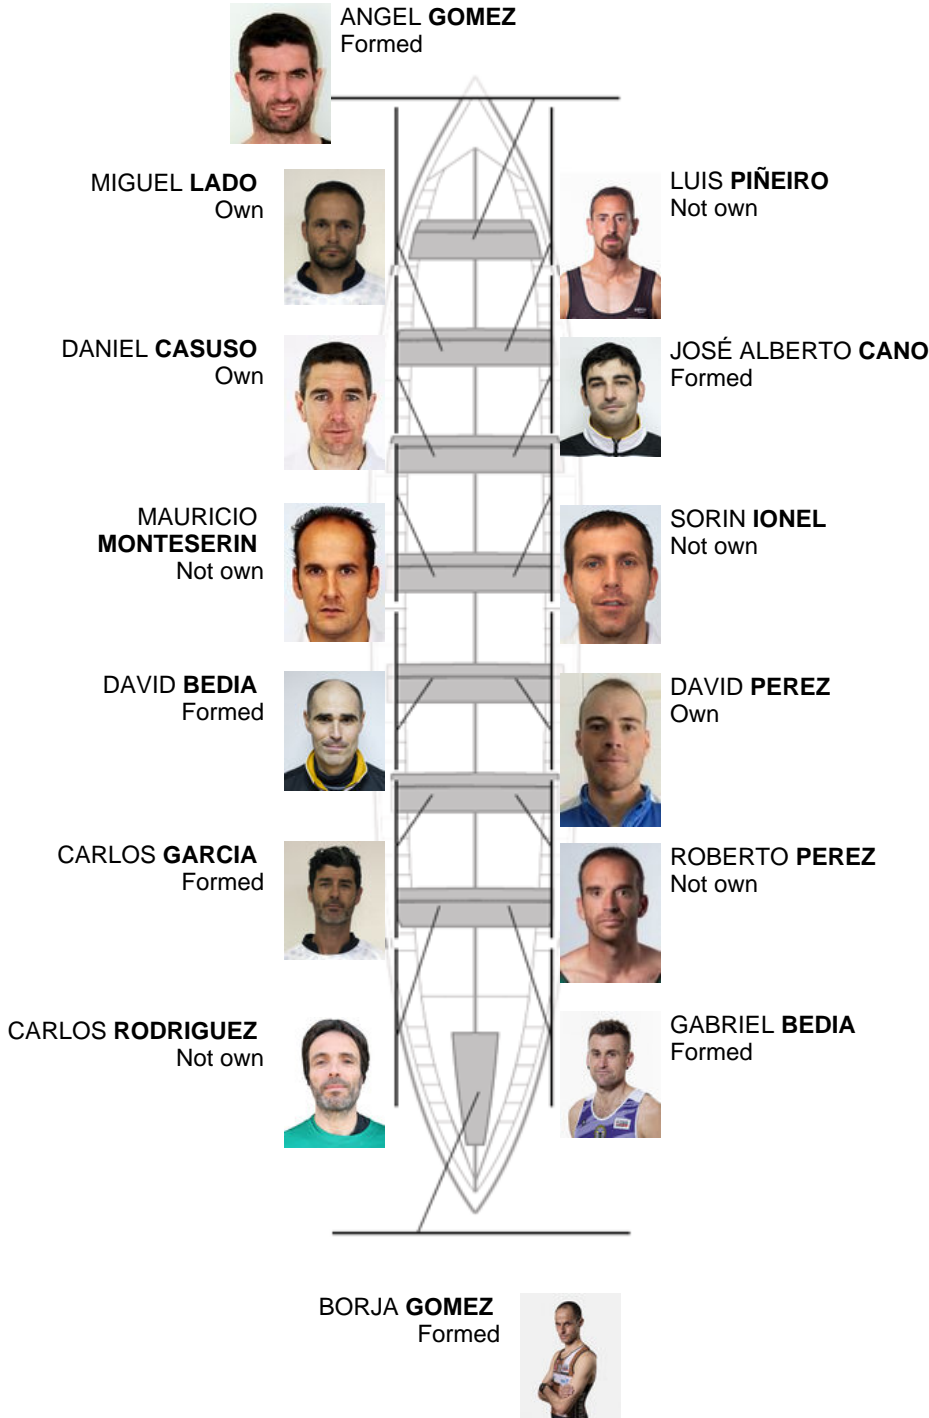

	Club	Time	Dif.	%	Points
2	SDR PEDREÑA	19:38,64	00:10.04	100.85%	11

Coach  
Angel  
**Gomez Bedia**

Delegate  
CALIXTO  
**PRESMANES**

Firma y sello

**Subtitutes**

Rower  
~~ROSENDO~~  
~~GARBAJOSA~~  
~~INSORIANA~~  
Not row  
Not own

**Formed: 6**  
**Own: 3**  
**Not own: 5**