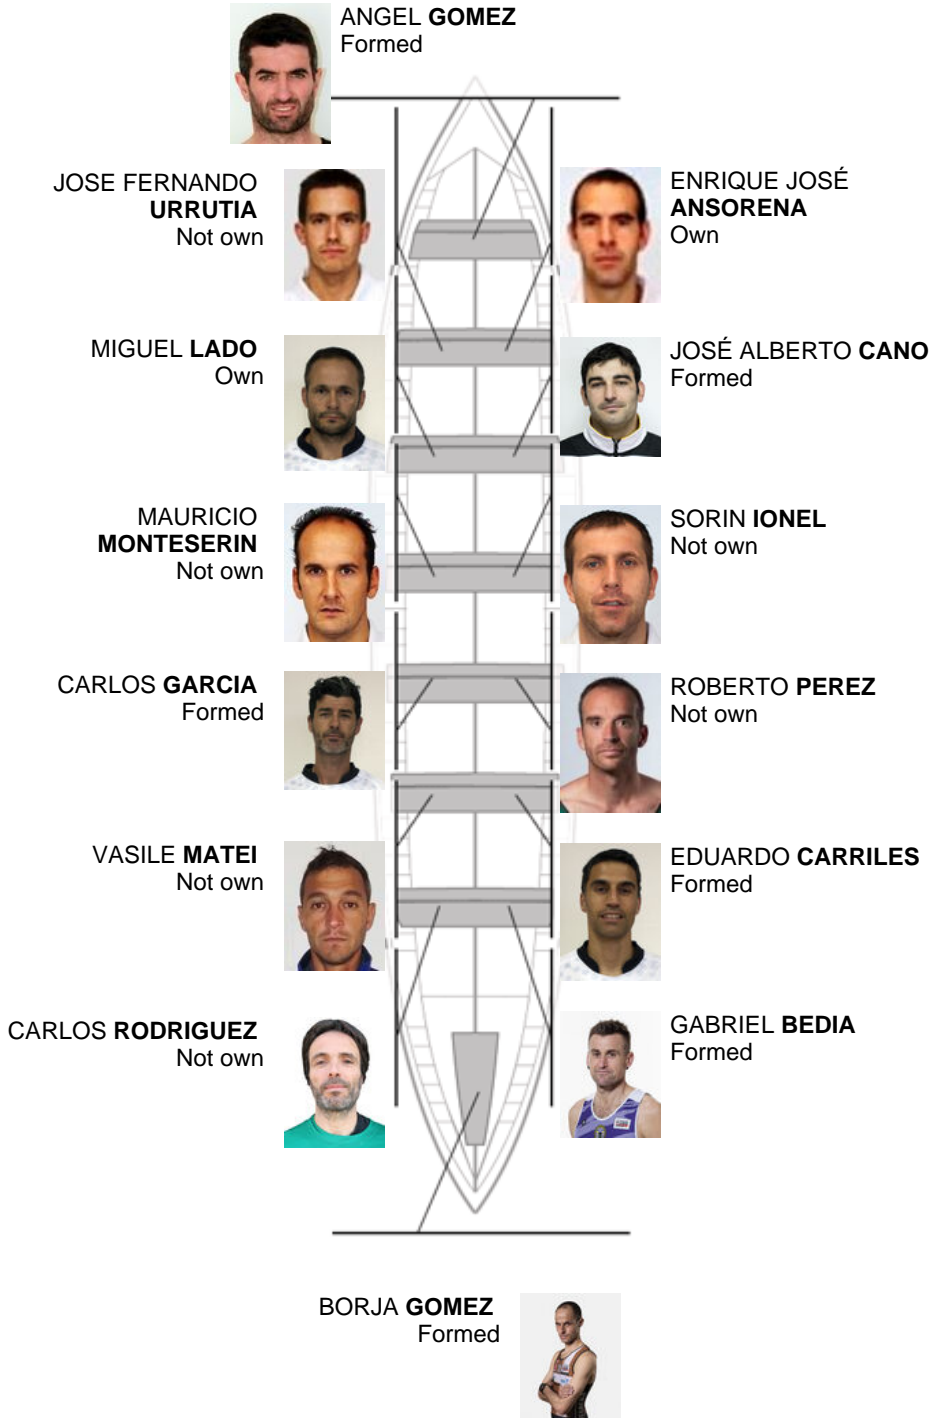

	Club	Time	Dif.	%	Points
8	SDR PEDREÑA	20:53,03	00:24.59	102.00%	5

Coach
Angel
Gomez Bedia

Delegate
CALIXTO
PRESMANES

Firma y sello

Subtitutes

Rower
ANGEL BEDIA
Not own

Formed:6
Own: 2
Not own: 6