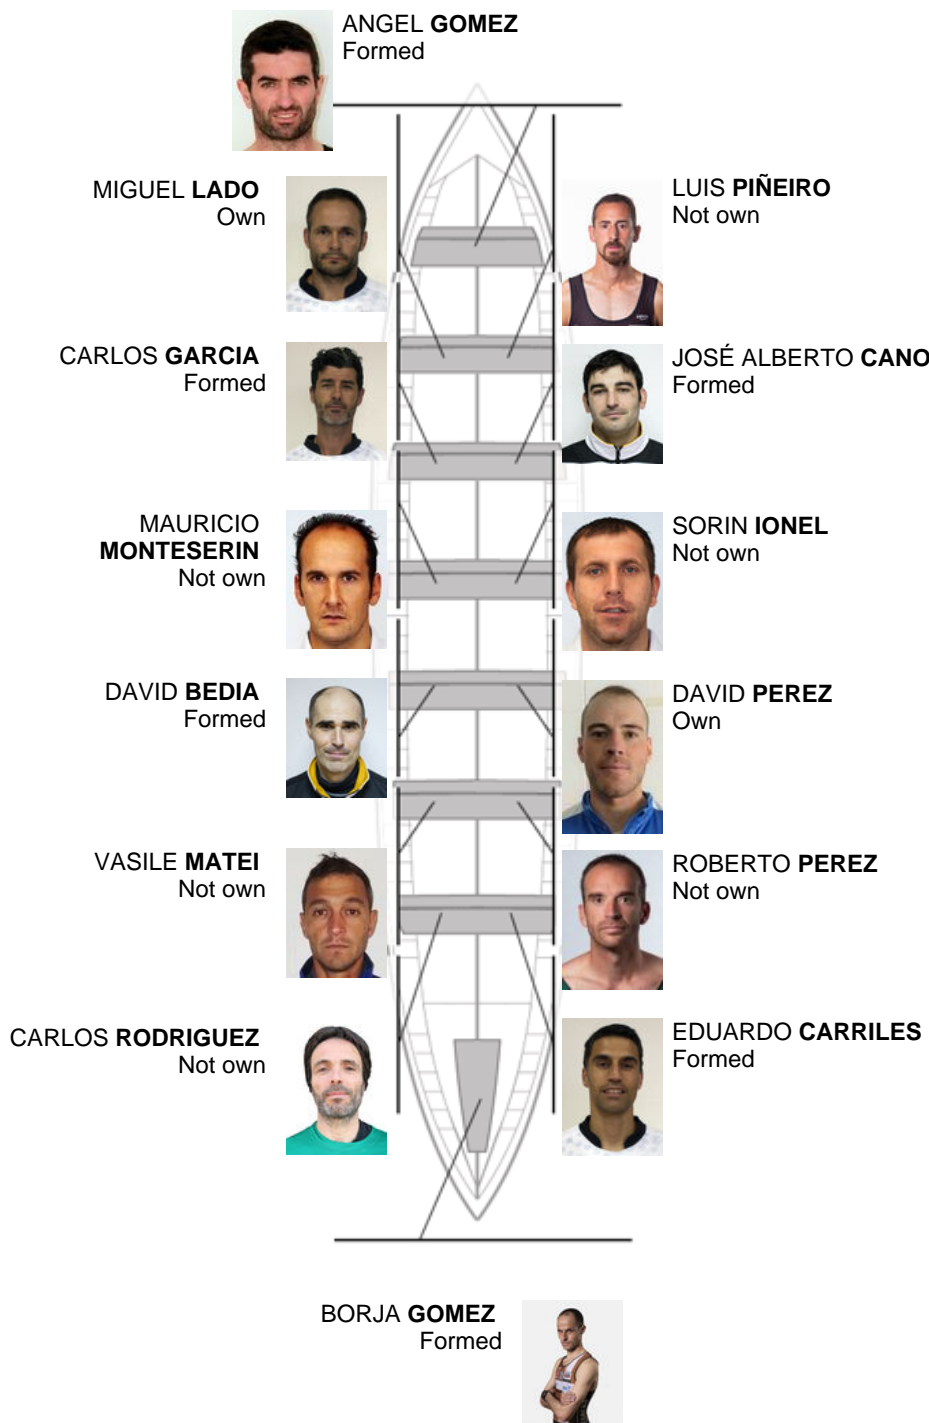

	Club	Time	Dif.	%	Points
3	SDR PEDREÑA	20:15,10	00:07.64	100.63%	10

Coach  
Angel  
**Gomez Bedia**

Delegate  
CALIXTO  
**PRESMANES**

Firma y sello

### Subtitutes

Rower  
~~BORJA GOMEZ~~  
~~EDUARDO CARRILES~~  
~~ROBERTO PEREZ~~  
~~DAVID PEREZ~~  
Not own  
Not own

**Formed:6**  
**Own: 2**  
**Not own: 6**