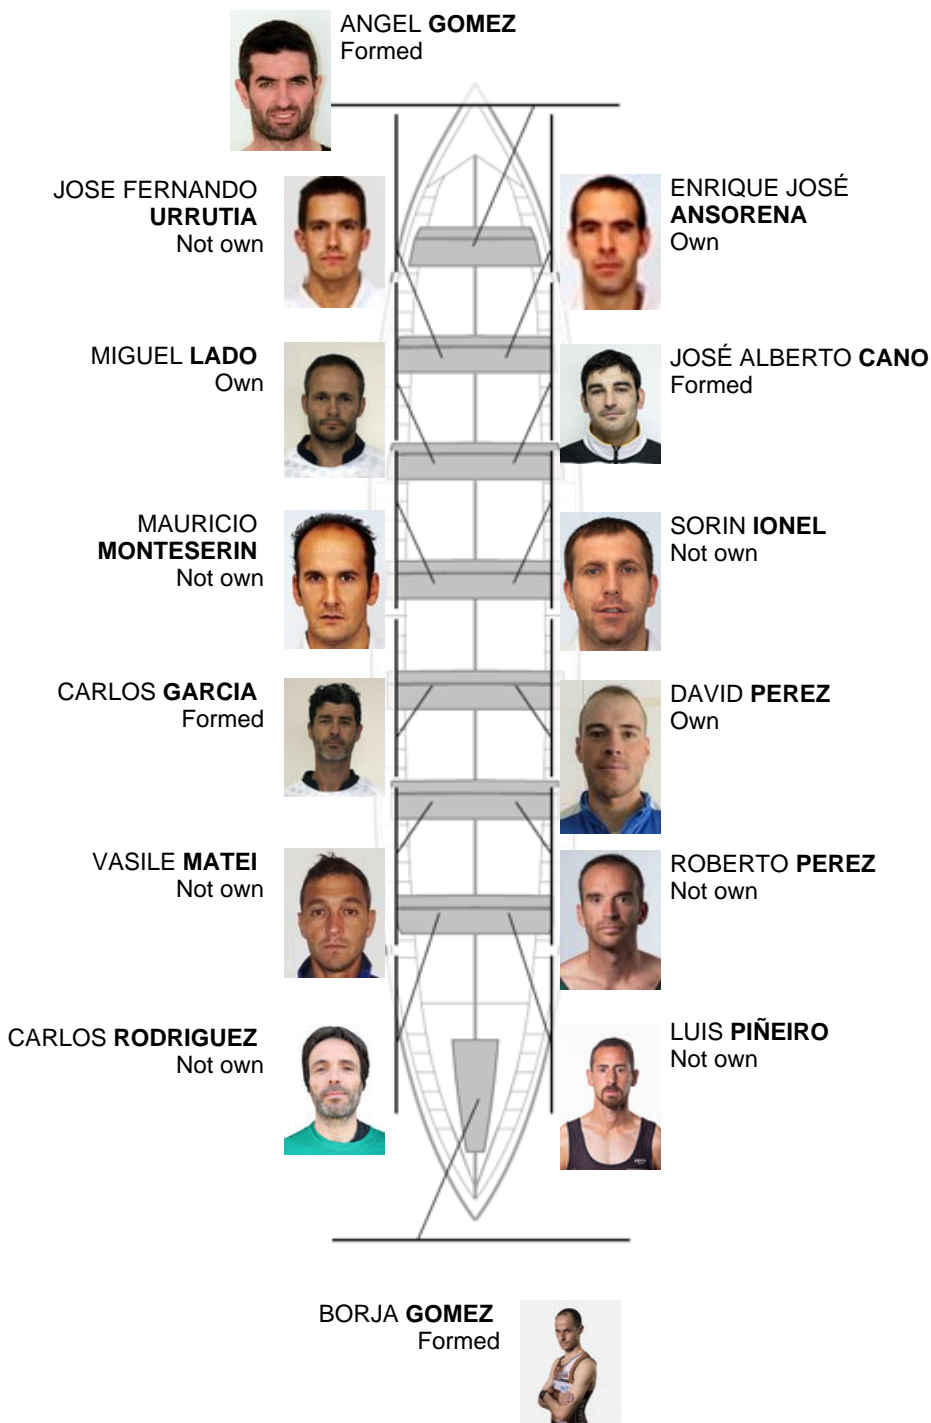

	Club	Time	Dif.	%	Points
10	SDR PEDREÑA	20:37,94	00:30.86	102.55%	3

Coach
Angel
Gomez Bedia

Delegate
CALIXTO
PRESMANES

Firma y sello

Subtitutes

Rower
~~DAS~~
ANGEL BEDIA
Not own

Formed:4
Own: 3
Not own: 7