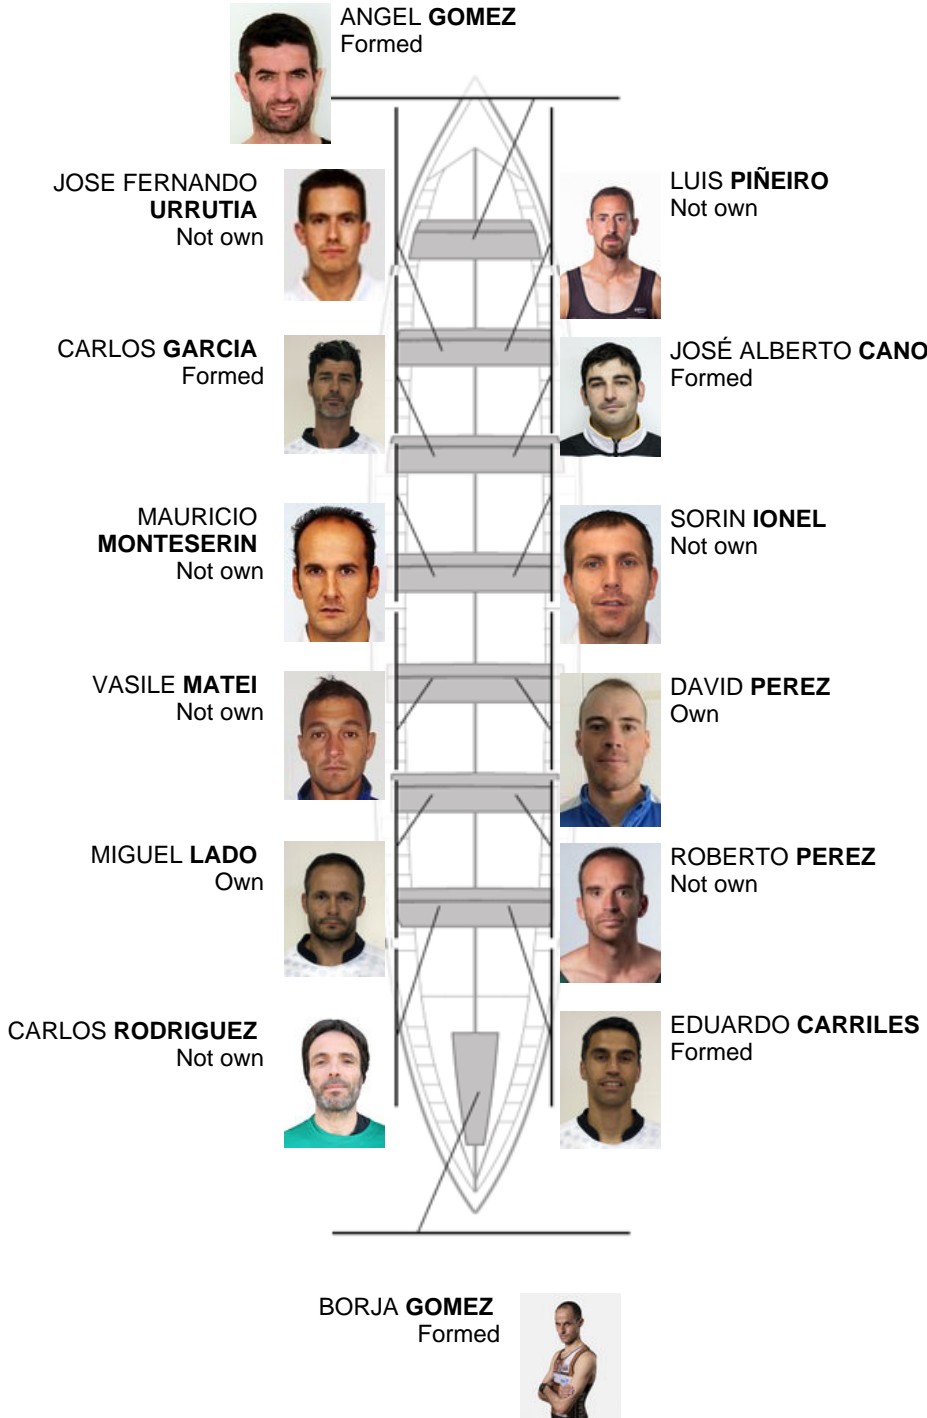

	Club	Time	Dif.	%	Points
6	SDR PEDREÑA	21:08,10	00:13.67	101.08%	7

Coach  
Angel  
**Gomez Bedia**

Delegate  
CALIXTO  
**PRESMANES**

Firma y sello

**Subtitutes**

Rower  
~~ANGEL~~  
~~BERNABE~~  
~~BERNABE~~  
**ANSORENA**  
Not own  
Own