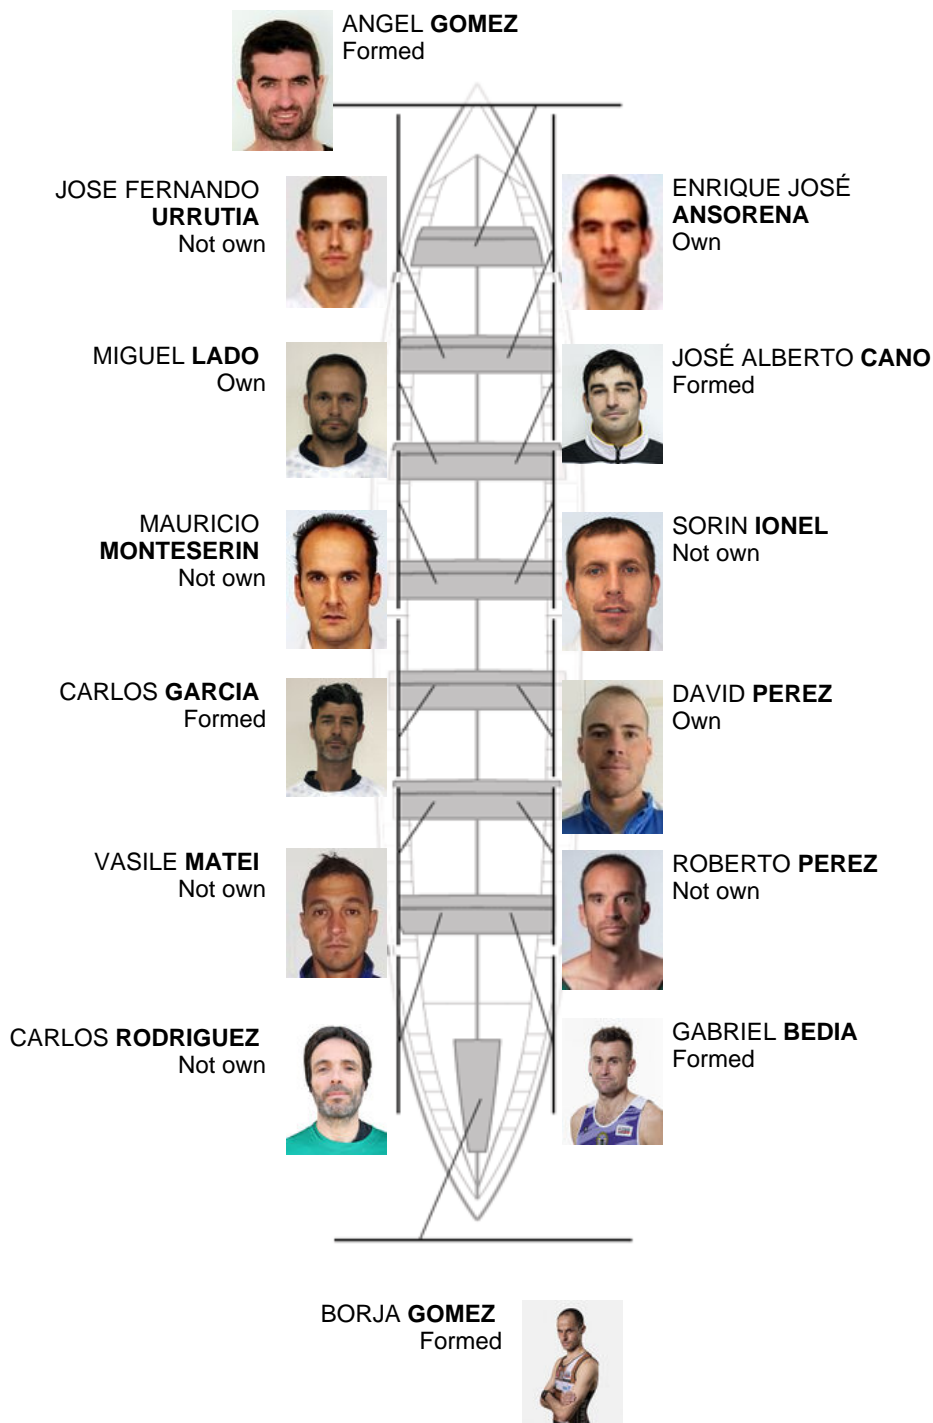

	Club	Time	Dif.	%	Points
7	SDR PEDREÑA	19:51,52	00:19.54	101.66%	6

Coach
Angel
Gomez Bedia

Delegate
CALIXTO
PRESMANES

Firma y sello

Subtitutes

Rower
DAVID BIEYRO
Not own

Formed: 5
Own: 3
Not own: 6