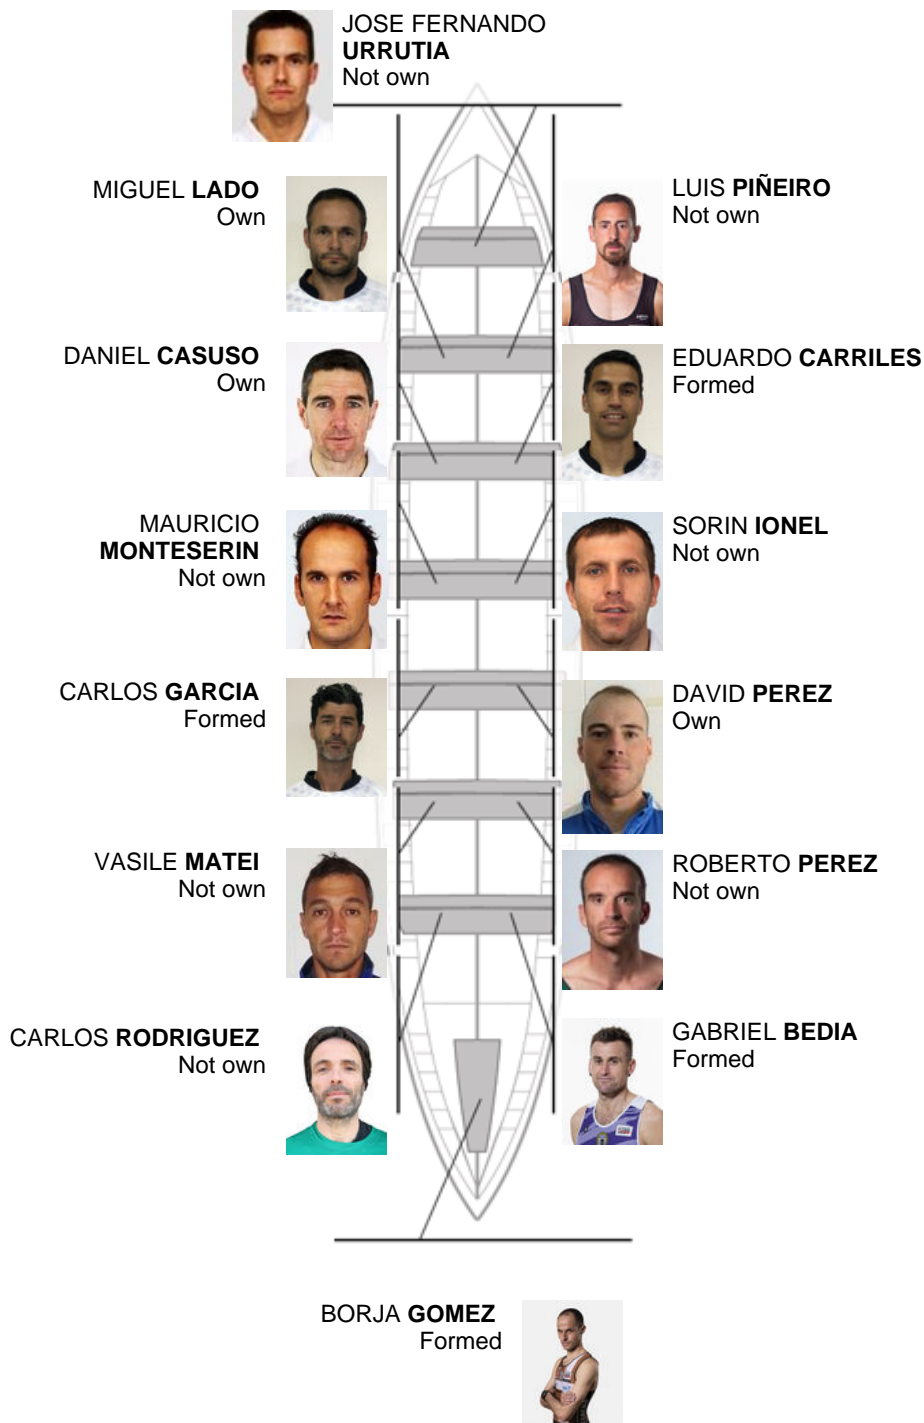

	Club	Time	Dif.	%	Points
3	SDR PEDREÑA	20:18,56	00:22.72	101.89%	10

Coach
Angel
Gomez Bedia

Delegate
CALIXTO
PRESMANES

Firma y sello

Subtitutes

Rower
DASIEL
BEDIA

Row coach

Formed:4