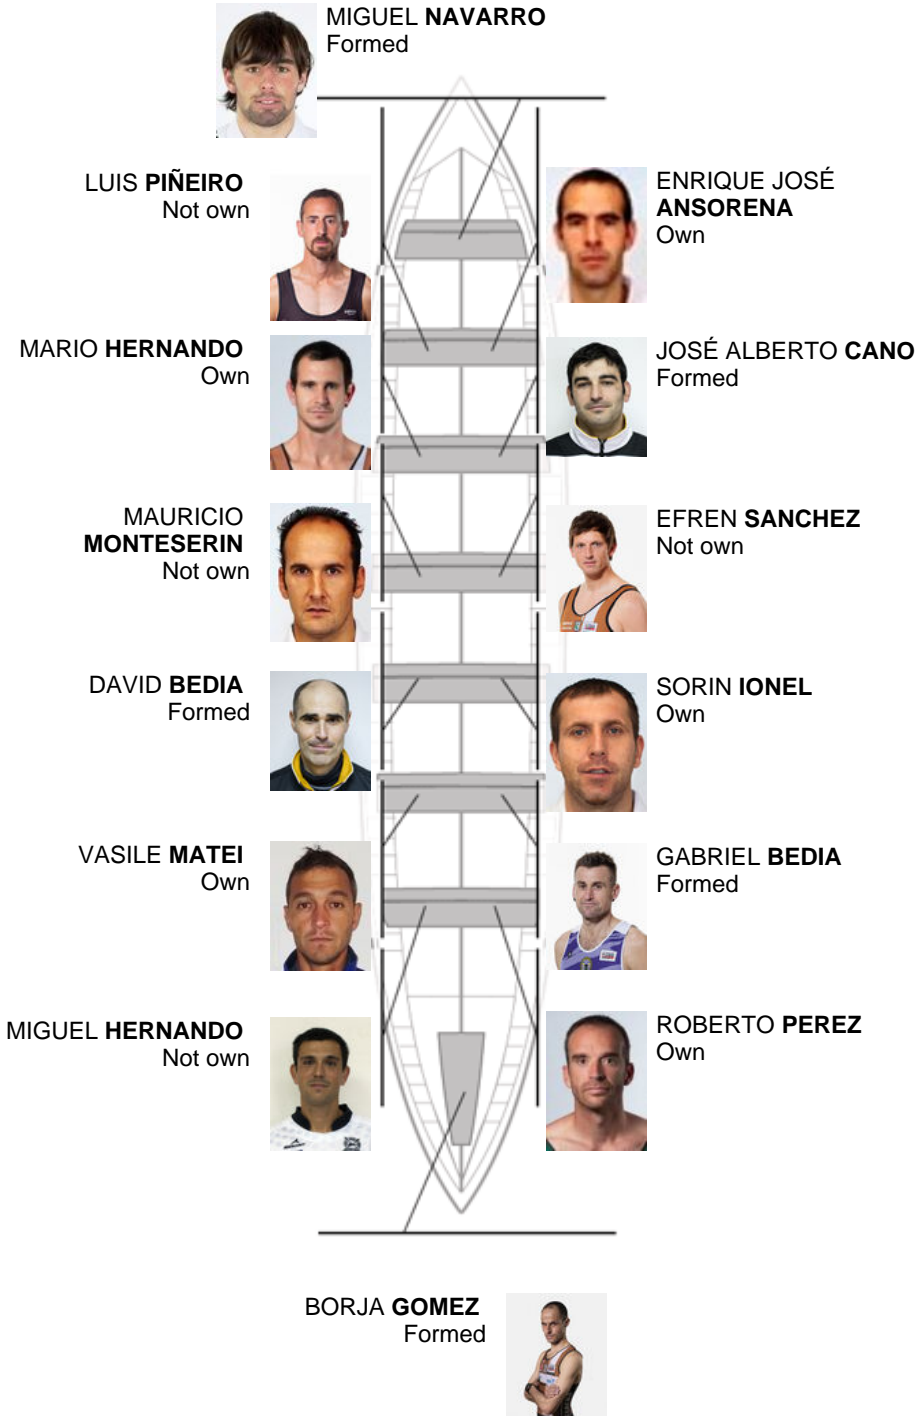

07-07-2012 / XXXI Bandera Noble Villa de Portugalete - Scoring

	Club	Time	Dif.	%	Points
10	SDR PEDREÑA	21:21,70	00:54.65	104.45%	3

Coach
Mauricio
Monteserin

Delegate
CALIXTO
PRESMANES

Firma y sello

Subtitutes

Rower
**EBBARDO
GARRIBES**
Formed

Formed:5
Own: 5
Not own: 4