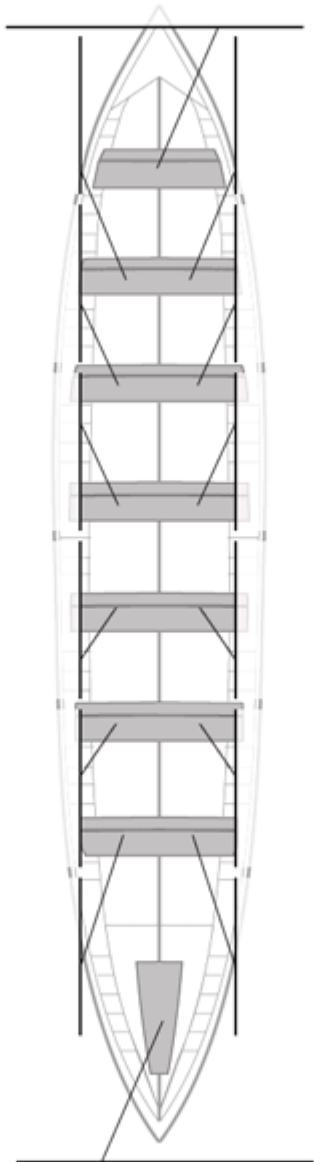

	Club	Temp	Dif	%	Points
5	SDR PEDREÑA	20:23,01	00:22,26	101.85%	8

Image not found or type unknown

Coach

Image not found or type unknown

Delegue

Firma y sello

Supleánts

Formé:

Prope:

Non prope: