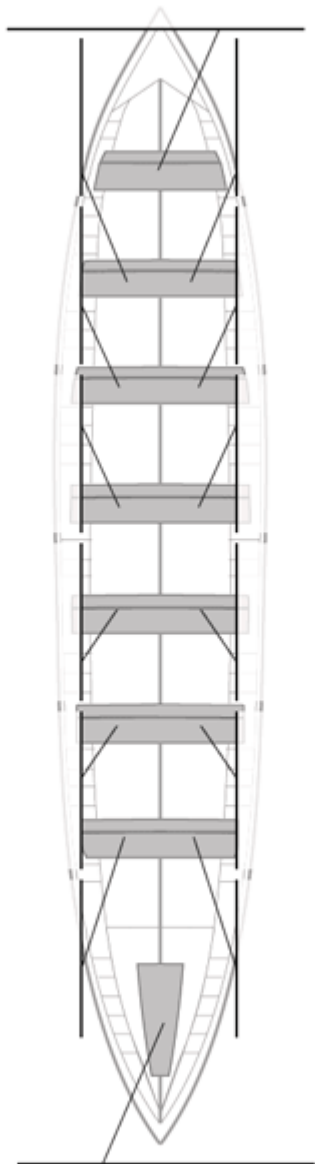

Club	Tempo	A favor	%	Puntos
5	SDR PEDREÑA	19:33,57	00:16,89	101.46%	8

Image not found or type unknown

Adestrador

Image not found or type unknown

Delegado

Firma e sello

Suplentes

Canteiráns:

Propios:

Non propio: