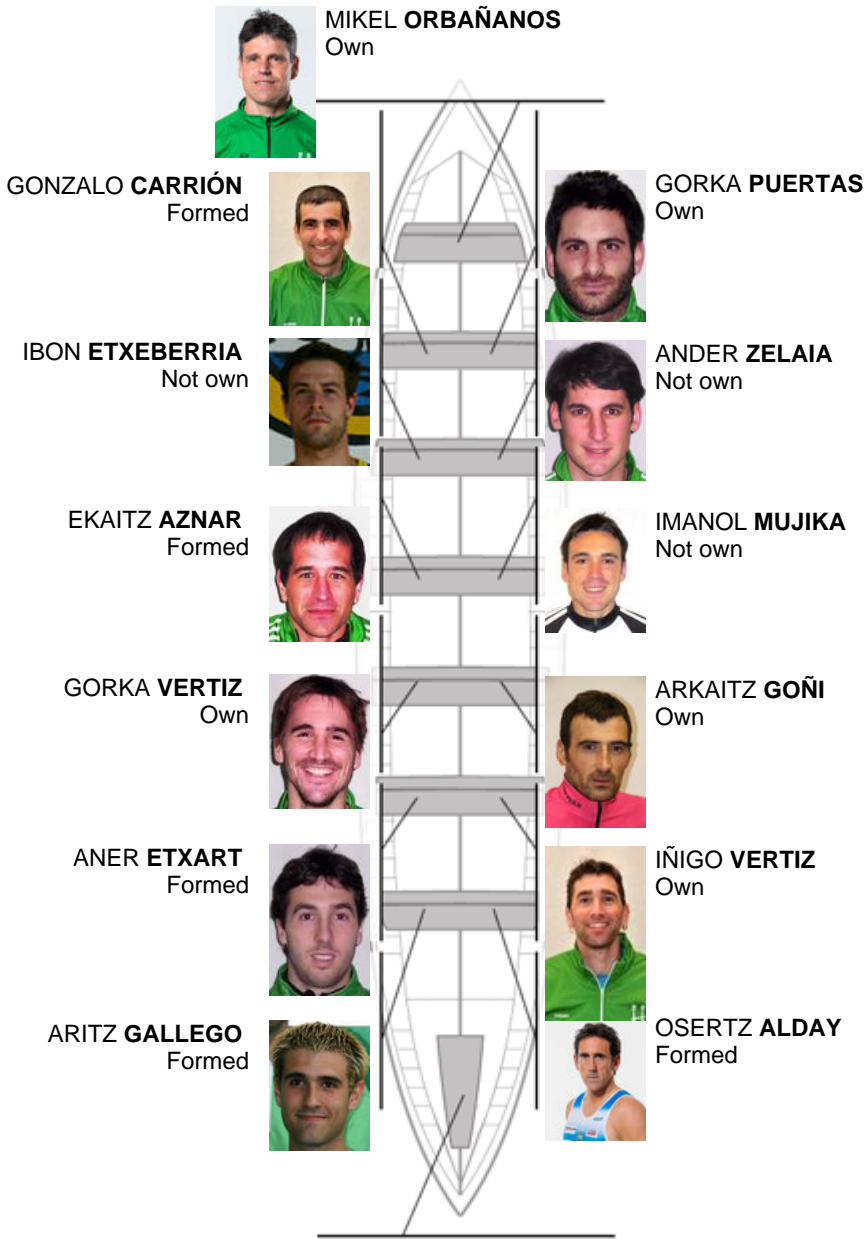

08-22-2010 / Hondarribiko XXIII. Ikurriña - GP Mapfre - Scoring

	Club	Time	Dif.	%	Points
8	ORSA HONDARRIBIA	19:57,13	00:25.15	102.14%	5

Coach
MIKEL
ORBAÑANOS

Delegate
FRANTXIS
GONZALEZ-
ETXABARRI
MENDIZABAL

Firma y sello

Subtitutes

Rower
~~MATEO~~
~~ERASO KILLON~~
Formed

IOSEBA AMUNARRIZ
Formed

Formed:6
Own: 5
Not own: 3