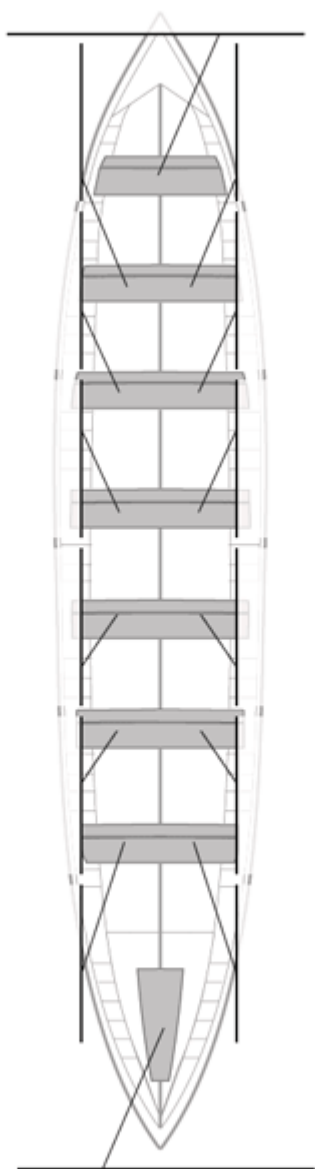

	Club	Temp	Dif	%	Points
7	ORSA HONDARRIBIA	18:44,17	00:20,07	101.82%	6

Image not found or type unknown

Coach

Image not found or type unknown

Delegue

Firma y sello

Supleánts

Formé:

Prope:

Non prope: