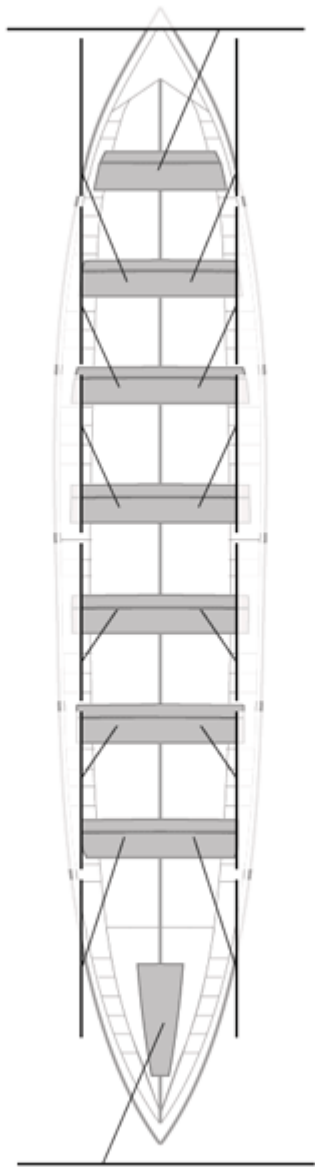

	Club	Temp	Dif	%	Points
4	ORSA HONDARRIBIA	20:55,58	00:22,93	101.86%	9

Image not found or type unknown

Coach

Image not found or type unknown

Delegue

Firma y sello

Supleánts

Formé:

Prope:

Non prope: