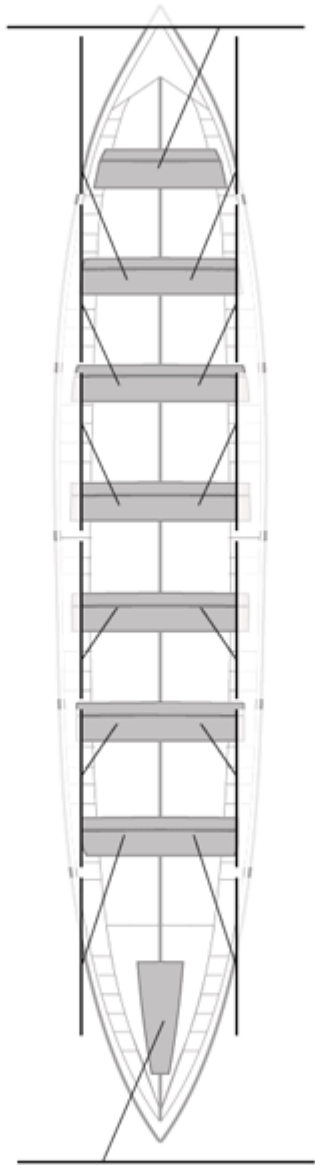

	Club	Time	Dif.	%	Points
4	ORIO ORIALKI	19:40,07	00:21,37	101.85%	9

Image not found or type unknown

Coach

Image not found or type unknown

Delegate

Firma y sello

Subtitutes

Formed: