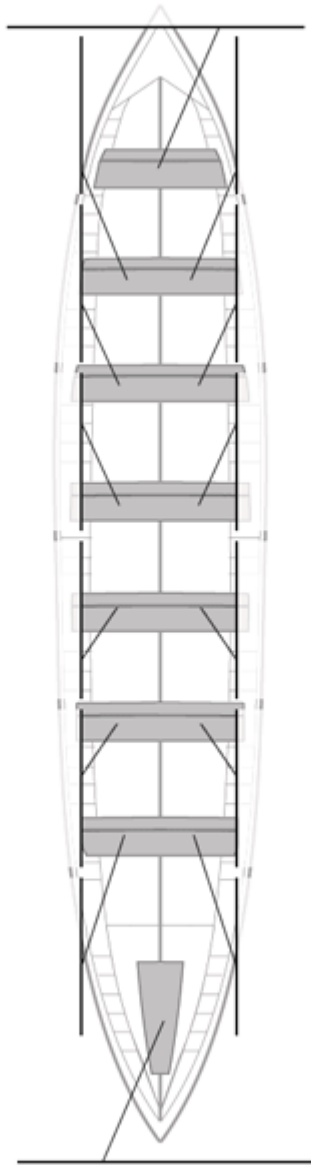

	Club	Time	Dif.	%	Points
4	ORIO ORIALKI	19:19,64	00:20,94	101.84%	9

Image not found or type unknown

Coach

Image not found or type unknown

Delegate

Firma y sello

Subtitutes

Formed: