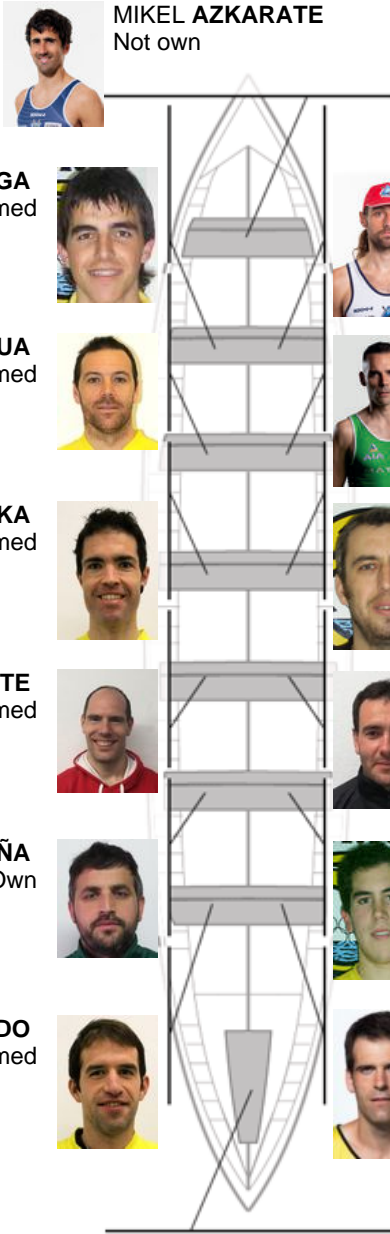

	Club	Time	Dif.	%	Points
11	ORIO ORIALKI	20:17,28	00:27.80	102.33%	2

Image not found or type unknown  
 Jose Luis Agirre Coach  
 Jose Luis Agirre

Delegate  
 LINO CARRERA

Firma y sello

**Subtitutes**

Rower  
~~XOSE L. KORTADE~~  
 Not used

MIKEL AZKARATE  
 Not own

IMANOL MAKAZAGA  
 Formed

OIER AIZPURUA  
 Formed

IÑIGO MUJICA  
 Formed

MANUEL LASARTE  
 Formed

ANDONI PEÑA  
 Own

JOSU INDO  
 Formed

ERIK ARANBURU  
 Own