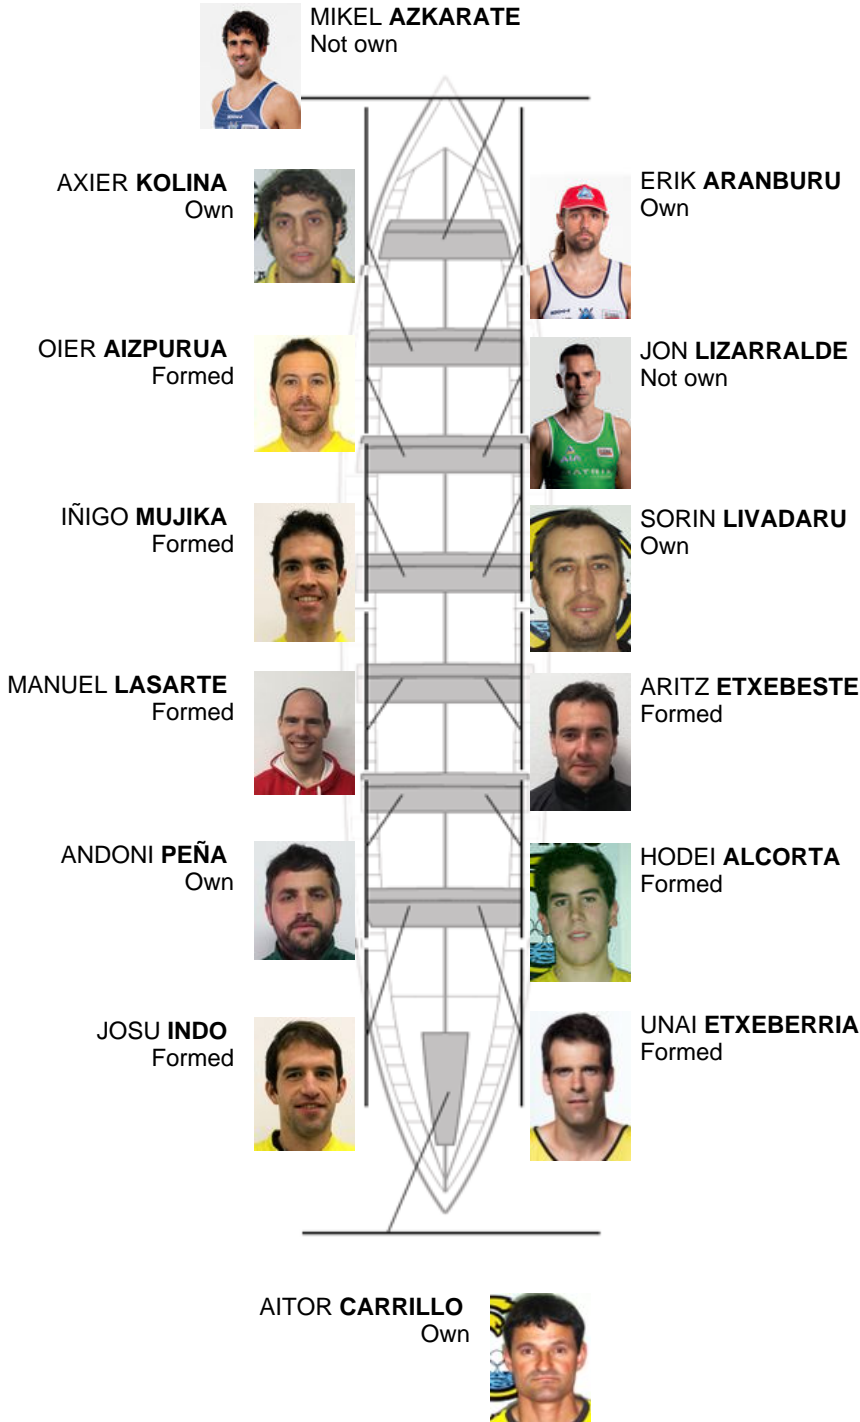

	Club	Time	Dif.	%	Points
8	ORIO ORIALKI	19:47,86	00:25.96	102.23%	5

Image not found or type unknown
 Jose Luis Agirre Coach
 Jose Luis Agirre

Delegate
 LINO CARRERA

Firma y sello

Subtitutes

Rower
 FERNANDO MENDIZABALA
 Not used