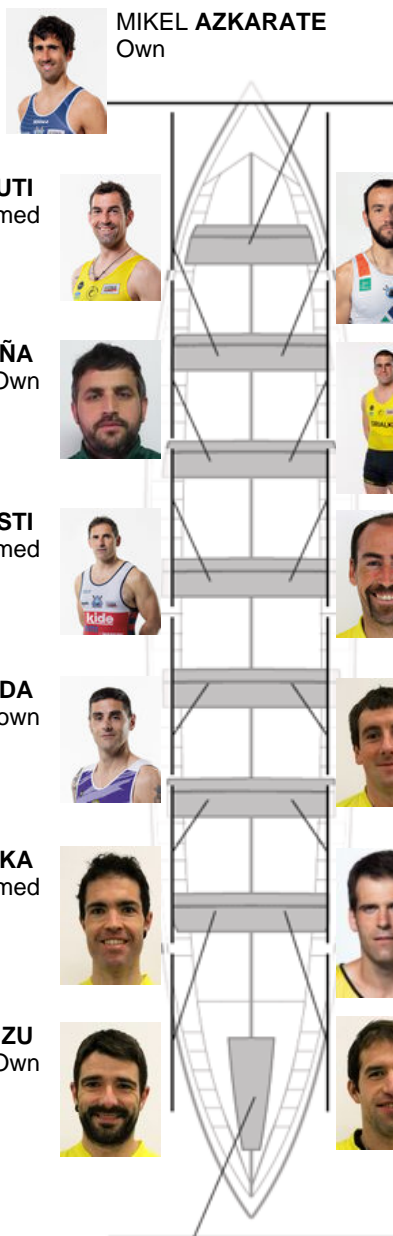

	Club	Time	Dif.	%	Points
3	ORIO ORIALKI	19:47,18	00:07.36	100.62%	10

Coach
IGOR
MAKAZAGA

Delegate
IÑAKI
AROSTEGI

Firma y sello

Subtitutes

Rower
~~IBON ARRUTI~~
~~ANDONI PEÑA~~
MILLARES
~~IBON ARRUTI~~
Not own

Formed:6
Own: 4
Not own: 4

IRAKOITZ
ETXEBERRIA
Captain
Formed