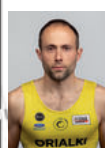

ALAIN OSABELA
Own

XABIER ARREGI
Formed