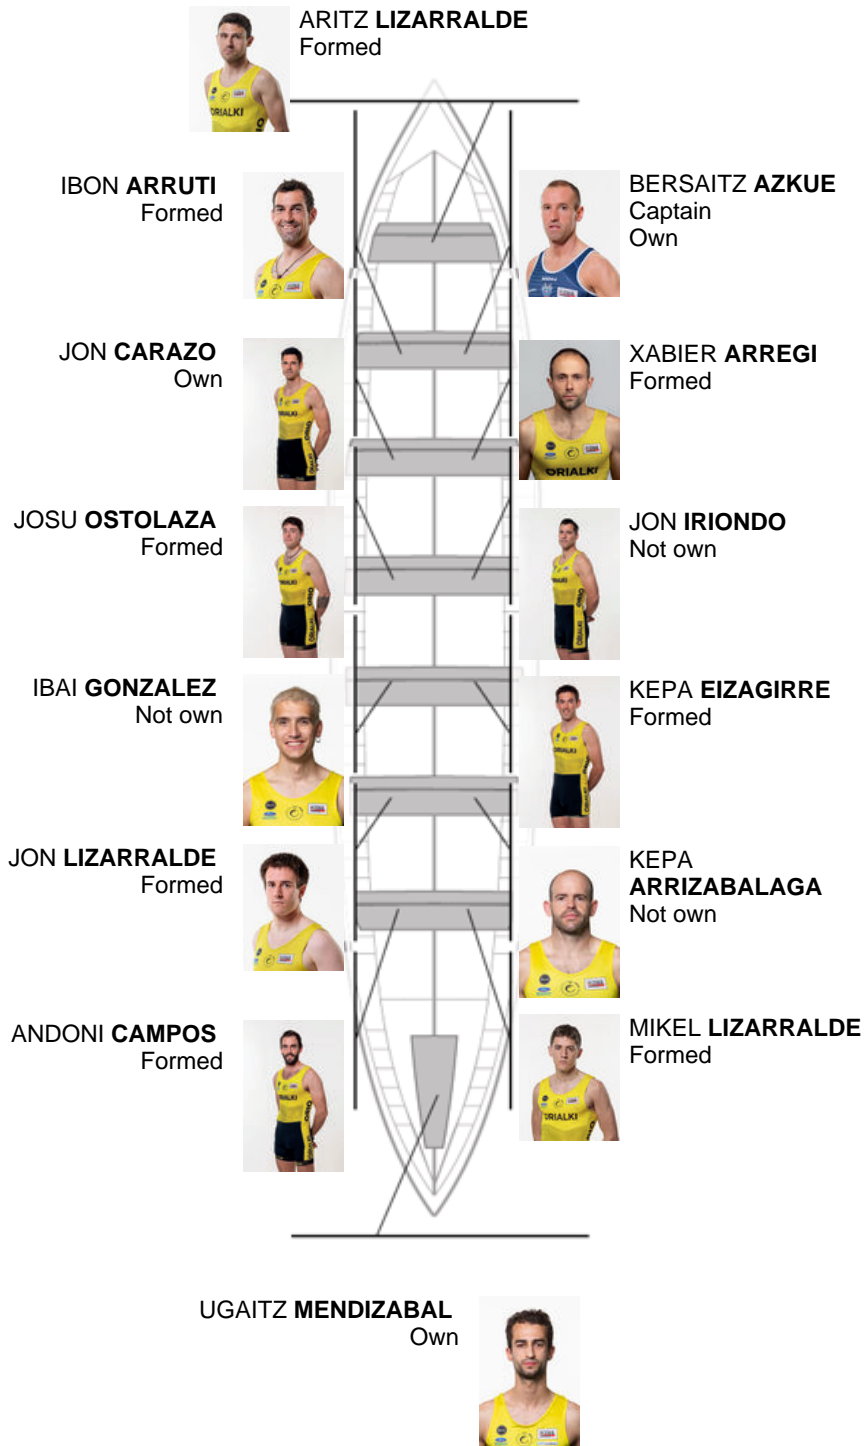

08-01-2021 / Santurtziko XLII Ikurriña - Scoring

	Club	Time	Dif.	%	Points
4	ORIO ORIALKI	19:49,36	00:16.64	101.41%	9

Coach
JON
SALSAMENDI

Delegate
IOSU
ESNAOLA ATXEGA

Firma y sello

Subtitutes

Rower
MARETZEL
BERRERIA
Not own