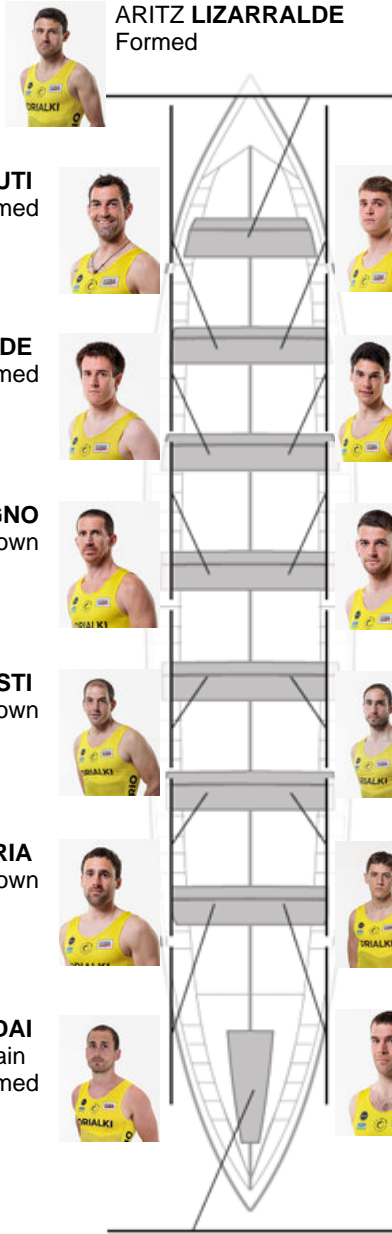

	Club	Time	Dif.	%	Points
4	ORIO ORIALKI	20:15,15	00:19.36	101.61%	9

Coach
MIKEL
AROSTEGI
IBARGUREN

Delegate
UNAI
AMENABAR
SEGUROLA

Firma y sello

ARITZ LIZARRALDE
Formed

IBON ARRUTI
Formed

JON LIZARRALDE
Formed