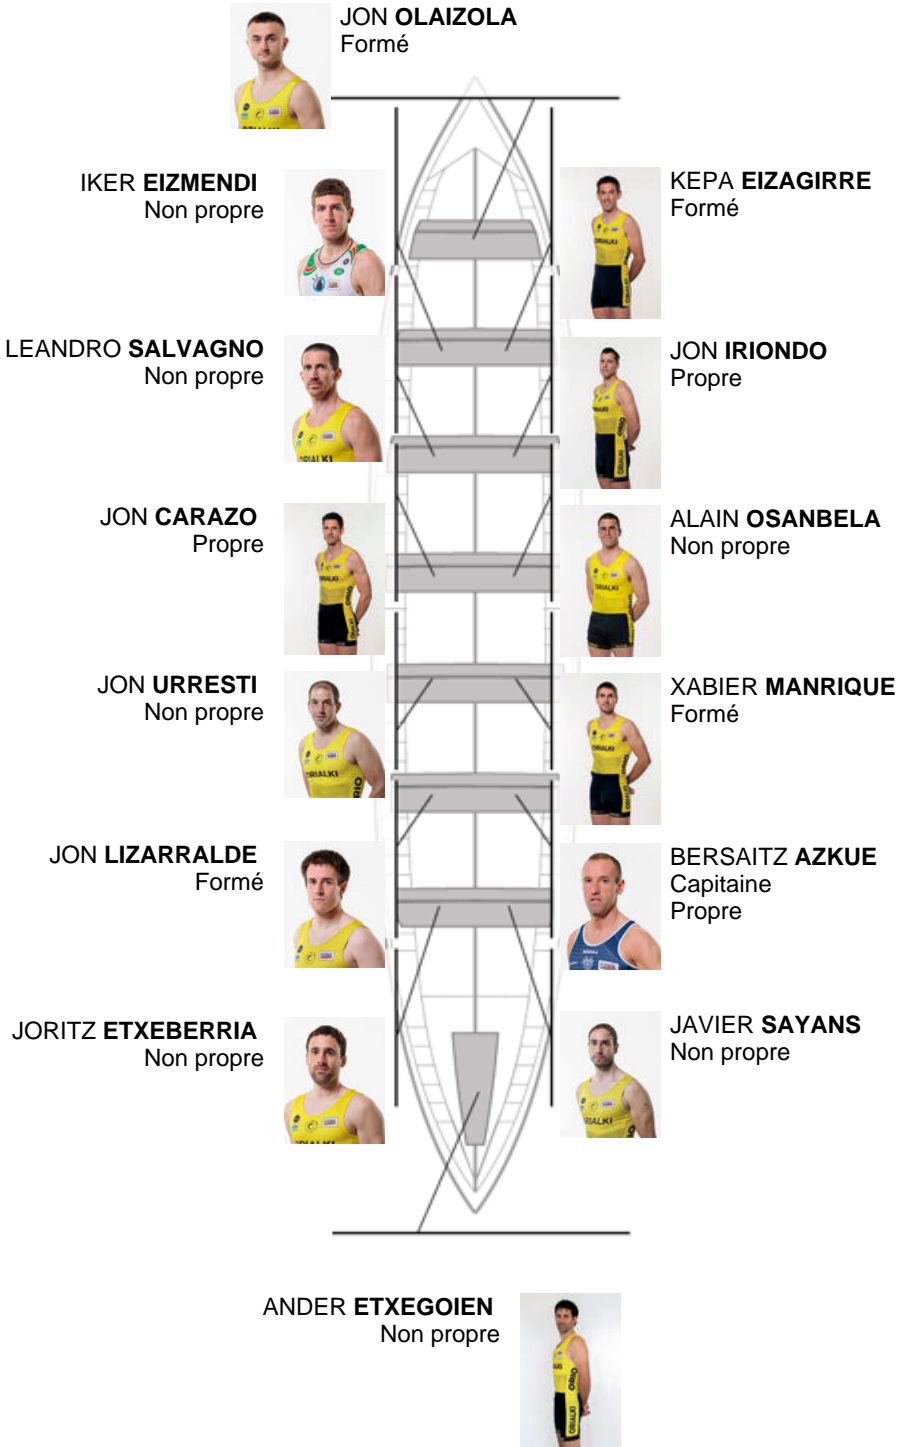

Club	Temp	Dif	%	Points
6	ORIO ORIALKI	20:10,16	00:14.90	101.24%	7

Firma y sello

Supleánts

Formé:4
Prope: 3
Non propre: 7