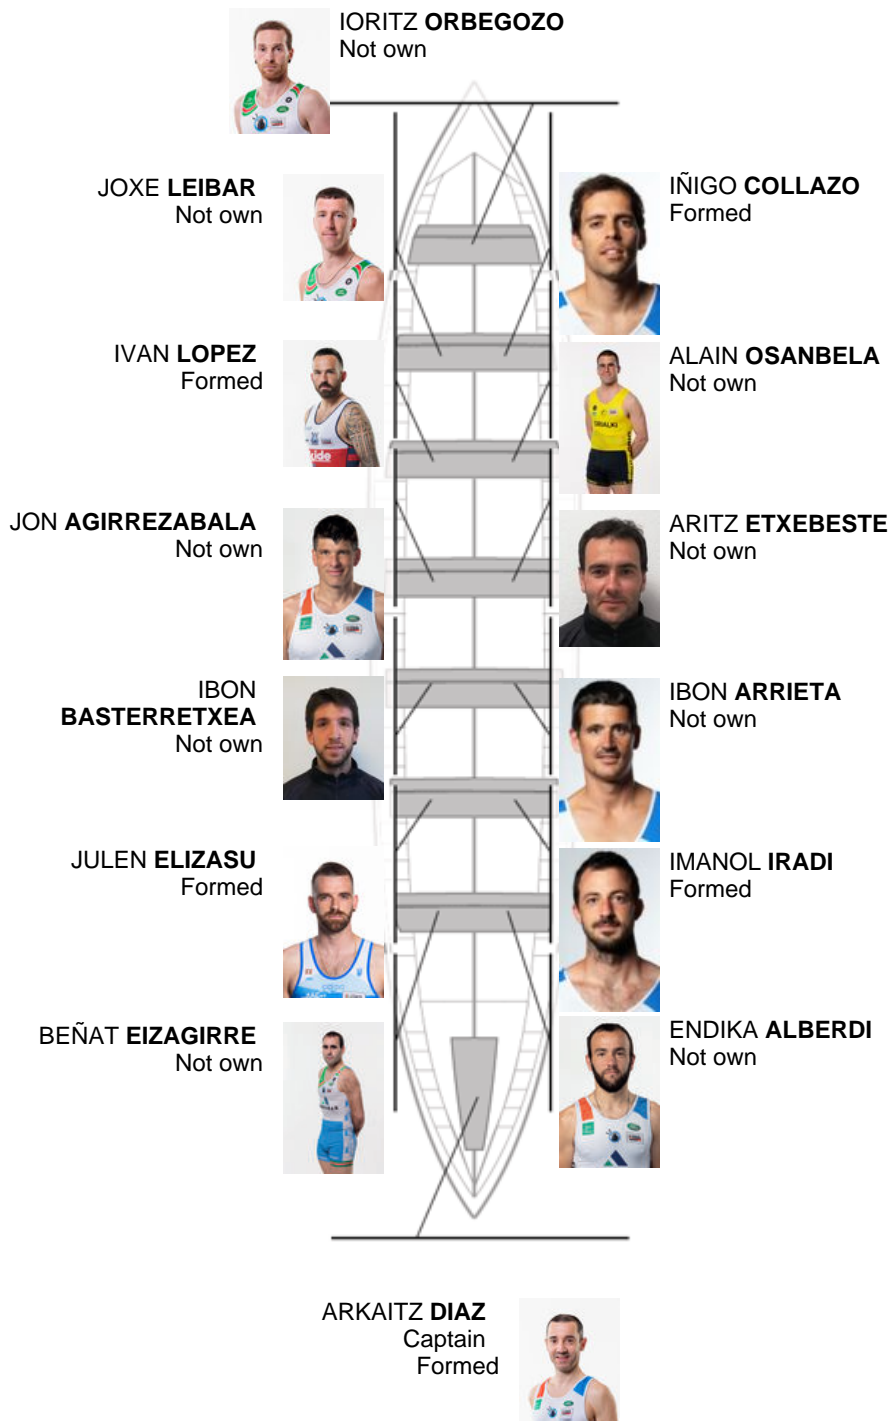

	Club	Time	Dif.	%	Points
5	AMENABAR DONOSTIARRA	21:31,08	00:26.60	102.10%	8

Coach  
IGOR  
**MAKAZAGA**

Delegate  
UNAI  
**LUZURIAGA**

Firma y sello

**Subtitutes**

~~Ripper~~  
~~BERNAS~~  
~~FRANCOISEBENA~~  
~~Estroch~~