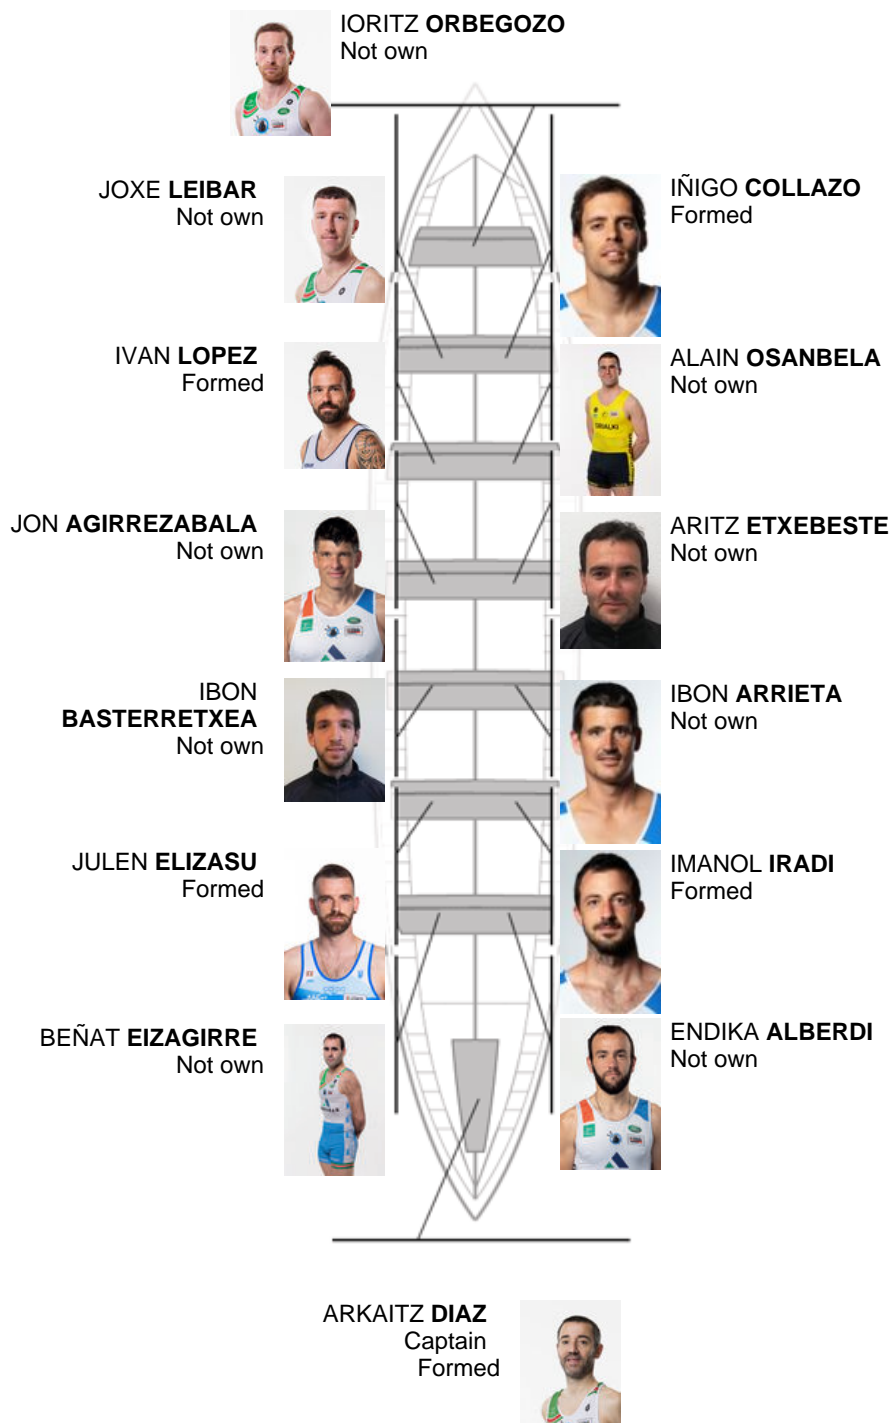

| | Club | Time | Dif. | % | Points |
|---|------------------------|----------|----------|---------|--------|
| 5 | NAIZ HOMES DONOSTIARRA | 21:31,08 | 00:26.60 | 102.10% | 8 |

Coach
IGOR
MAKAZAGA

Delegate
UNAI
LUZURIAGA

Firma y sello

Subtitutes

Rivera
~~MERAS~~
~~FERRAZ~~ EDENA
Edena

Formed:5
Own:
Not own: 9