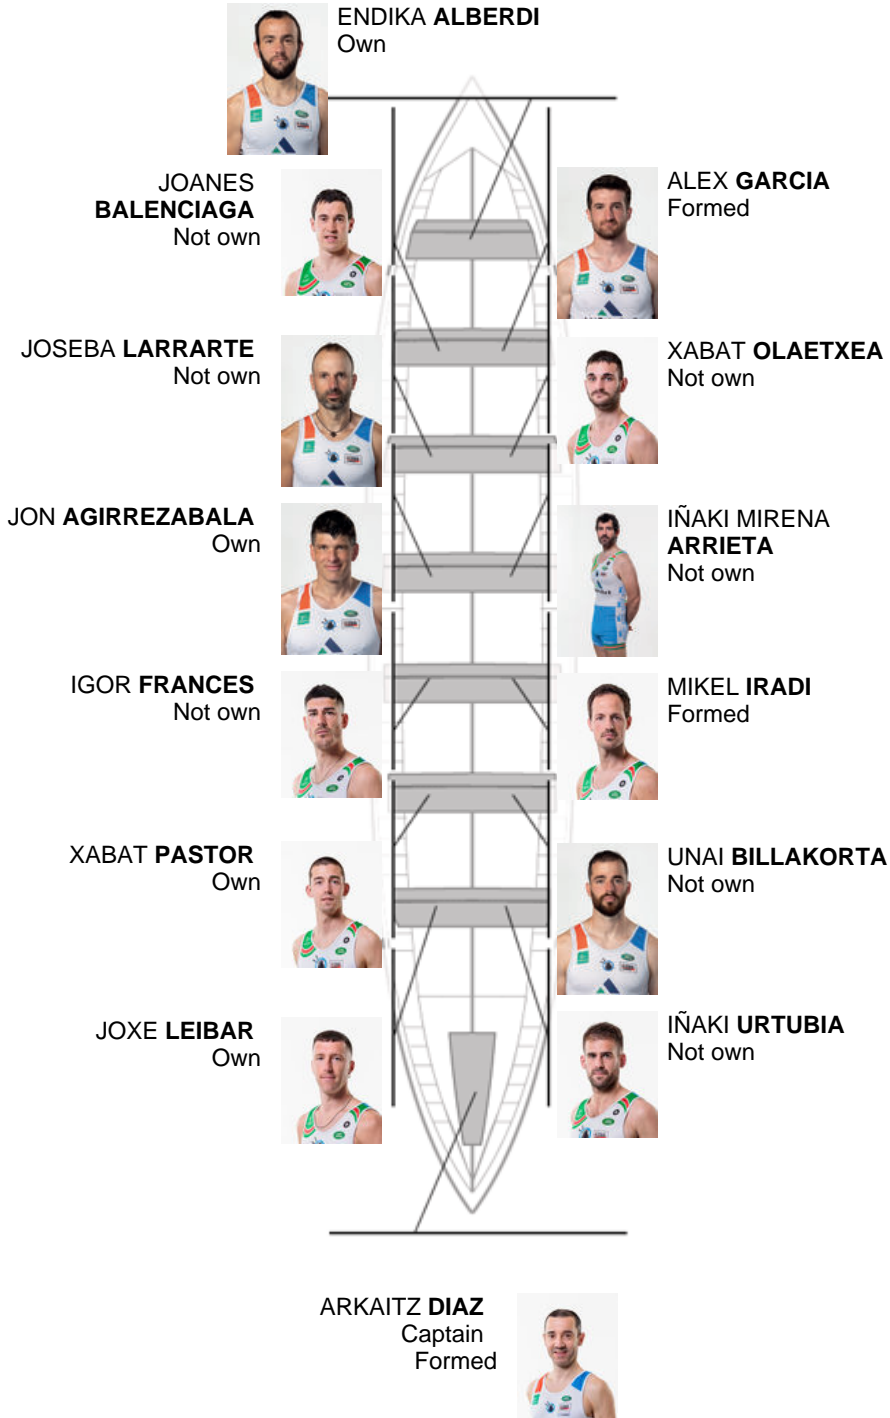

	Club	Time	Dif.	%	Points
3	AMENABAR DONOSTIARRA	19:45,78	00:17.30	101.48%	10

Coach
IGOR
MAKAZAGA

Delegate
UNAI
LUZURIAGA

Firma y sello

Subtitutes

~~Ripper~~
~~BEÑENBARRIA~~
~~BERAZUETI~~ **BOIENA**
~~Not own~~